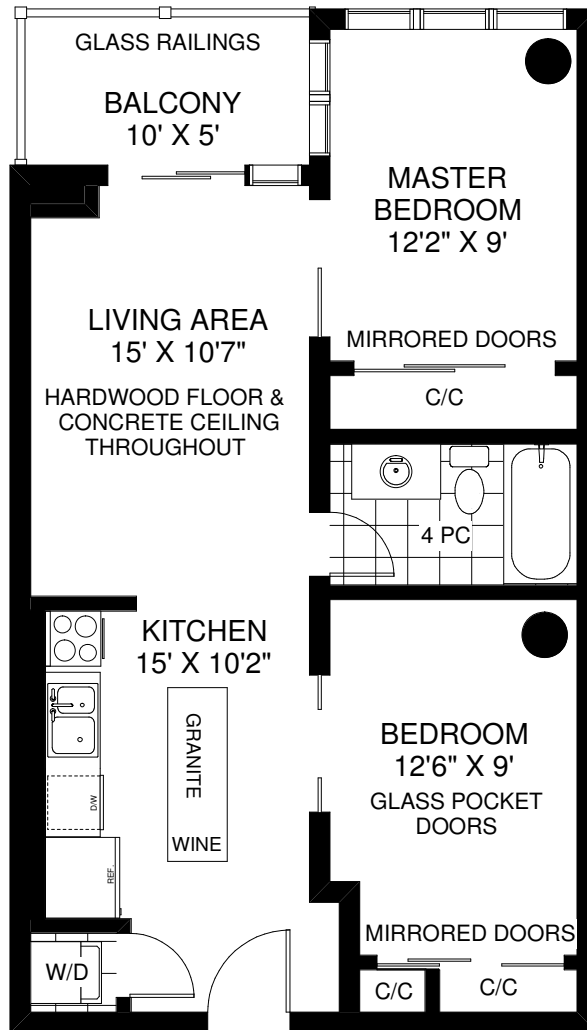

1375 DUPONT STREET # 310

JULIE KINNEAR
Sales Representative
Royal LePage Real Estate Services Ltd., Brokerage
(416) 762-8255

APPROXIMATELY 689 SQ FT

FLOOR PLANS BY KIM DORNEY
647-989-6526

Note: Measurements & Calculations are approximate. Provided as a guideline only.