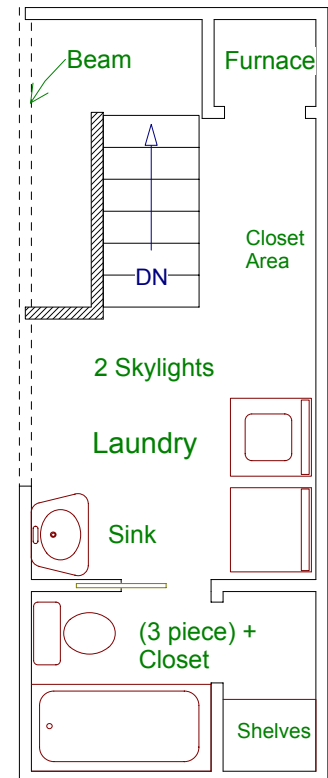

347 SORAUREN AVENUE, #209

NORTH EXPOSURE

MEZZANINE

JULIE KINNEAR

Sales Representative

(416) 762-8255

Royal LePage Real Estate
Services Ltd.

Please note: Measurements may not be 100% accurate. Floor plans are provided for convenience and are to be used as a guideline only.