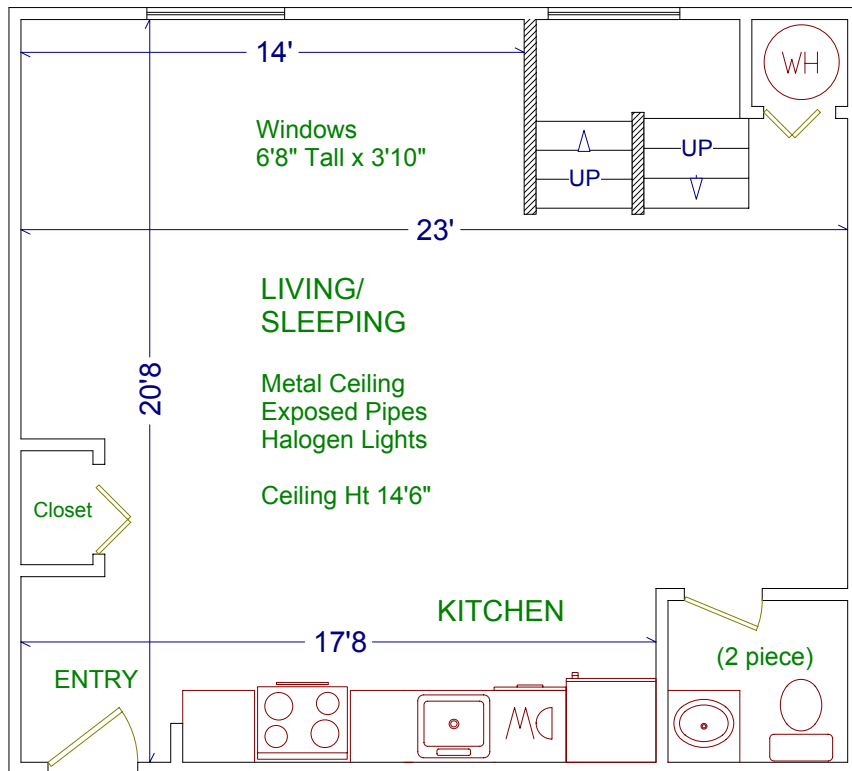

347 SORAUREN AVENUE, #209

NORTH EXPOSURE

MEZZANINE

JULIE KINNEAR

Sales Representative

(416) 762-8255

Royal LePage Real Estate
Services Ltd.

Please note: Measurements may not be 100% accurate. Floor plans are provided for convenience and are to be used as a guideline only.