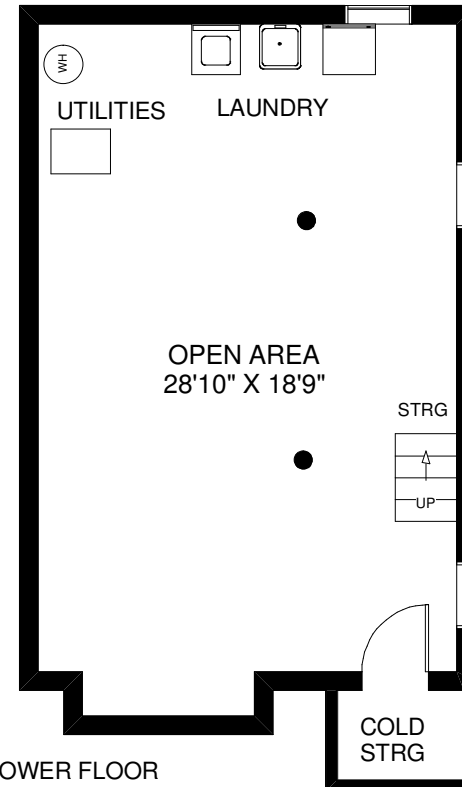

# 12 RAMSGATE ROAD

**THE JULIE KINNEAR TEAM**  
**Royal LePage Real Estate Services Ltd.,**  
**Brokerage**  
**(416) 762-8255**

MAIN FLOOR  
APPROXIMATELY 649 SQ FT

SECOND FLOOR  
APPROXIMATELY 629 SQ FT

LOWER FLOOR  
APPROXIMATELY 649 SQ FT

Note: Measurements & Calculations are approximate. Provided as a guideline only.