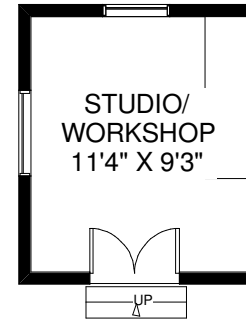

# 12 RAMSGATE ROAD

**THE JULIE KINNEAR TEAM**  
**Royal LePage Real Estate Services Ltd.,**  
**Brokerage**  
**(416) 762-8255**

MAIN FLOOR  
APPROXIMATELY 649 SQ FT

SECOND FLOOR  
APPROXIMATELY 629 SQ FT

LOWER FLOOR  
APPROXIMATELY 649 SQ FT

Note: Measurements & Calculations are approximate. Provided as a guideline only.