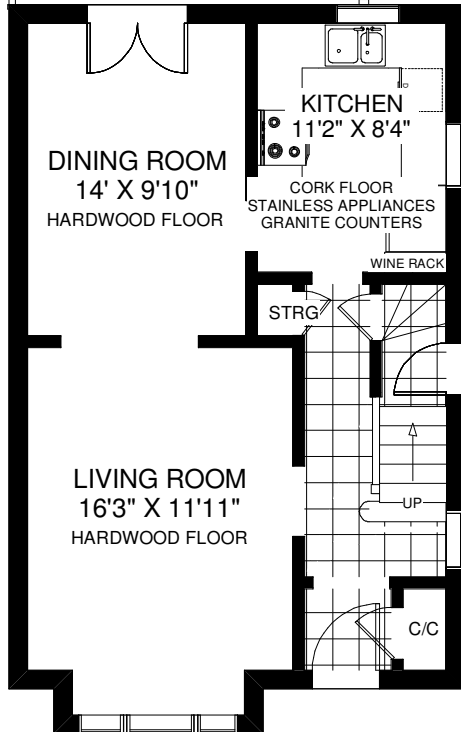

# 12 RAMSGATE ROAD

**THE JULIE KINNEAR TEAM**  
**Royal LePage Real Estate Services Ltd.,**  
**Brokerage**  
**(416) 762-8255**

MAIN FLOOR  
APPROXIMATELY 649 SQ FT

SECOND FLOOR  
APPROXIMATELY 629 SQ FT

LOWER FLOOR  
APPROXIMATELY 649 SQ FT

Note: Measurements & Calculations are approximate. Provided as a guideline only.