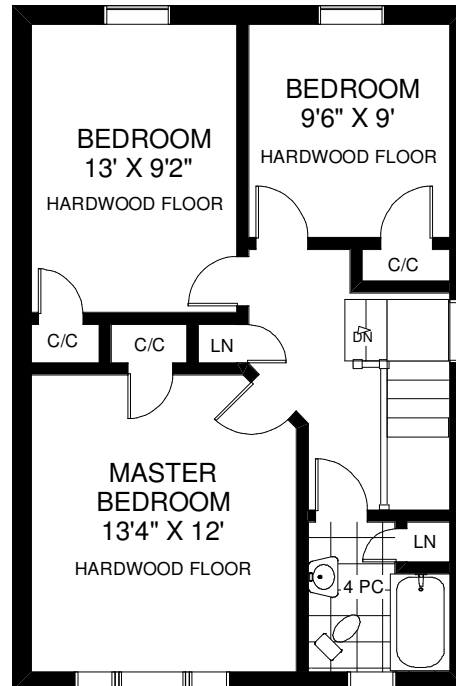

# 12 RAMSGATE ROAD

**THE JULIE KINNEAR TEAM**  
**Royal LePage Real Estate Services Ltd.,**  
**Brokerage**  
**(416) 762-8255**

MAIN FLOOR  
APPROXIMATELY 649 SQ FT

SECOND FLOOR  
APPROXIMATELY 629 SQ FT

LOWER FLOOR  
APPROXIMATELY 649 SQ FT

Note: Measurements & Calculations are approximate. Provided as a guideline only.