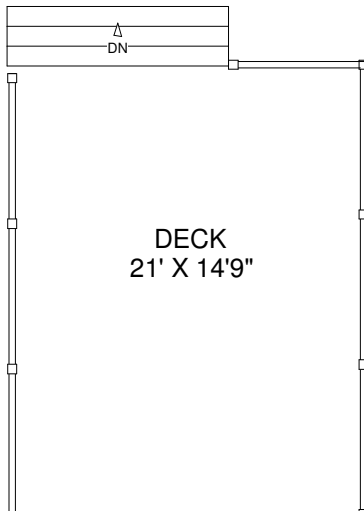

# 12 RAMSGATE ROAD

**THE JULIE KINNEAR TEAM**  
**Royal LePage Real Estate Services Ltd.,**  
**Brokerage**  
**(416) 762-8255**

MAIN FLOOR  
APPROXIMATELY 649 SQ FT

SECOND FLOOR  
APPROXIMATELY 629 SQ FT

LOWER FLOOR  
APPROXIMATELY 649 SQ FT

Note: Measurements & Calculations are approximate. Provided as a guideline only.