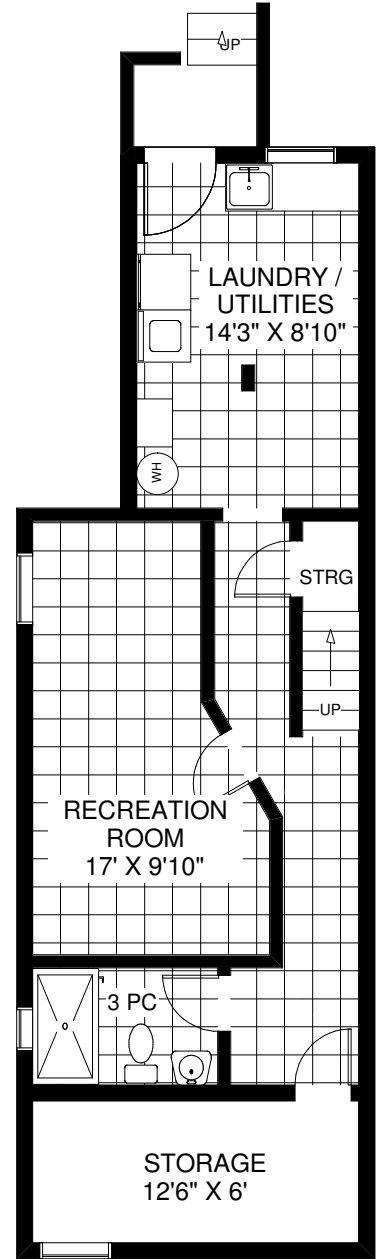

# 249 HIAWATHA ROAD

**THE JULIE KINNEAR TEAM**  
**Royal LePage Real Estate Services Ltd.,**  
**Brokerage**  
**(416) 762-8255**

**MAIN FLOOR**  
 APPROXIMATELY 669 SQ FT

**SECOND FLOOR**  
 APPROXIMATELY 549 SQ FT

**LOWER FLOOR**  
 APPROXIMATELY 669 SQ FT

Note: Measurements & Calculations are approximate. Provided as a guideline only.

FLOOR PLANS BY KIM DORNEY  
 647-989-6526