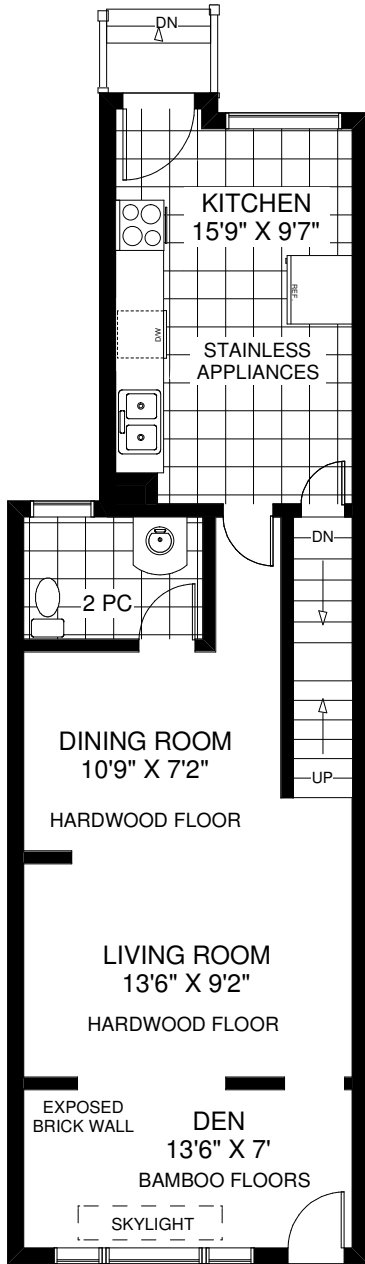

# 249 HIAWATHA ROAD

**THE JULIE KINNEAR TEAM**  
**Royal LePage Real Estate Services Ltd.,**  
**Brokerage**  
**(416) 762-8255**

**MAIN FLOOR**  
 APPROXIMATELY 669 SQ FT

**SECOND FLOOR**  
 APPROXIMATELY 549 SQ FT

**LOWER FLOOR**  
 APPROXIMATELY 669 SQ FT

Note: Measurements & Calculations are approximate. Provided as a guideline only.

FLOOR PLANS BY KIM DORNEY  
 647-989-6526