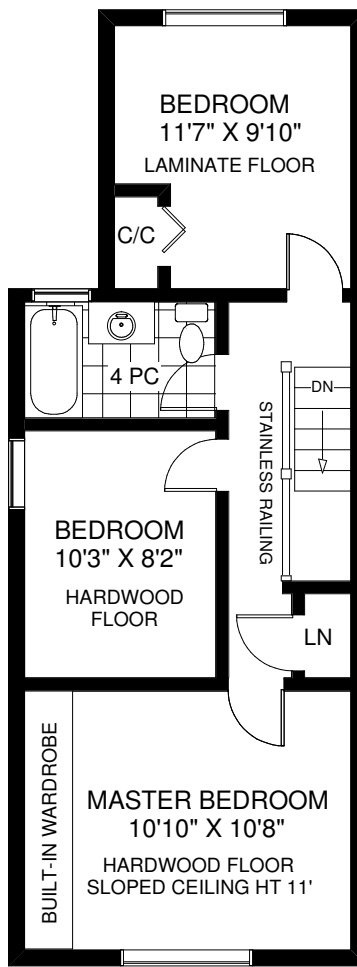

# 249 HIAWATHA ROAD

**THE JULIE KINNEAR TEAM**  
**Royal LePage Real Estate Services Ltd.,**  
**Brokerage**  
**(416) 762-8255**

**MAIN FLOOR**  
 APPROXIMATELY 669 SQ FT

**SECOND FLOOR**  
 APPROXIMATELY 549 SQ FT

**LOWER FLOOR**  
 APPROXIMATELY 669 SQ FT

Note: Measurements & Calculations are approximate. Provided as a guideline only.

FLOOR PLANS BY KIM DORNEY  
 647-989-6526