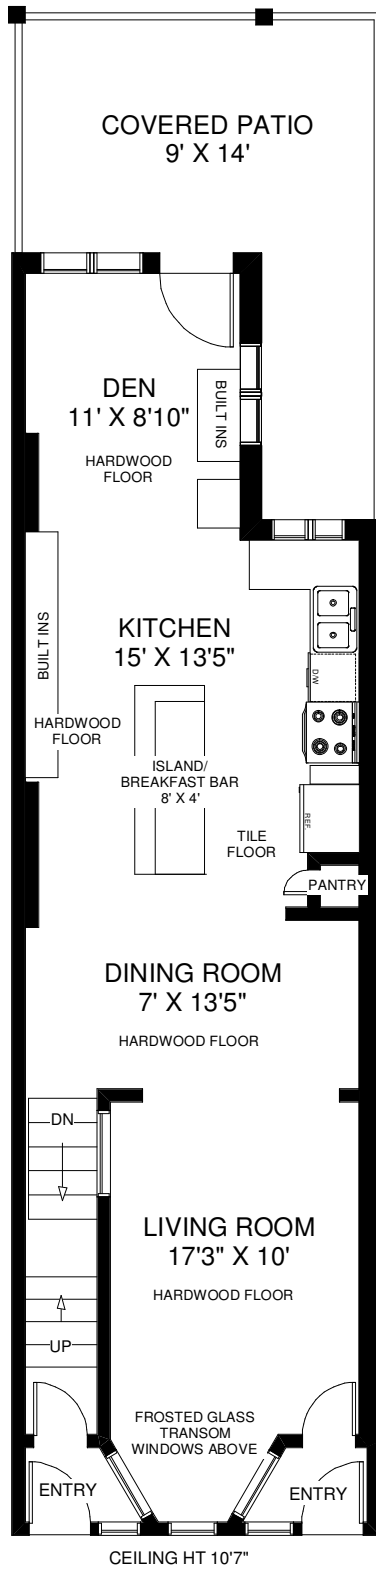

2751 DUNDAS STREET WEST

THE JULIE KINNEAR TEAM
Sales Representatives
Keller Williams Neighbourhood Realty
(416) 236-1392

MAIN FLOOR
APPROXIMATELY 725 SQ FT

LOWER FLOOR
APPROXIMATELY 600 SQ FT

SECOND FLOOR
APPROXIMATELY 720 SQ FT

Note: Measurements & Calculations are approximate. Provided as a guideline only.