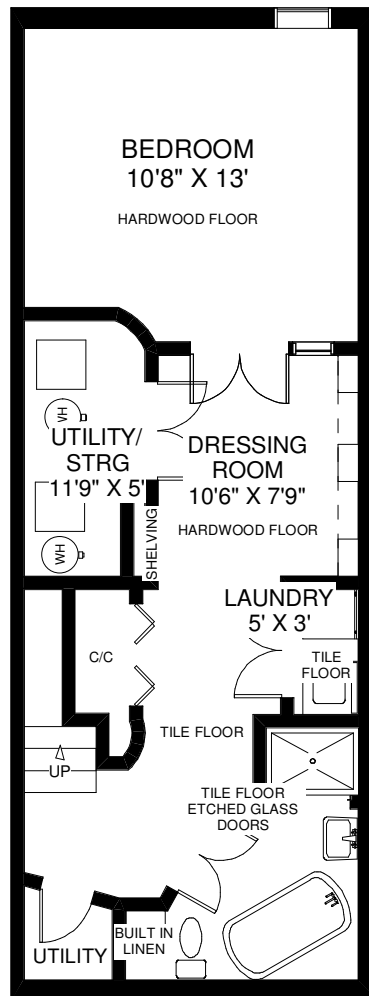

2751 DUNDAS STREET WEST

THE JULIE KINNEAR TEAM
Sales Representatives
Keller Williams Neighbourhood Realty
(416) 236-1392

MAIN FLOOR
APPROXIMATELY 725 SQ FT

LOWER FLOOR
APPROXIMATELY 600 SQ FT

SECOND FLOOR
APPROXIMATELY 720 SQ FT

Note: Measurements & Calculations are approximate. Provided as a guideline only.