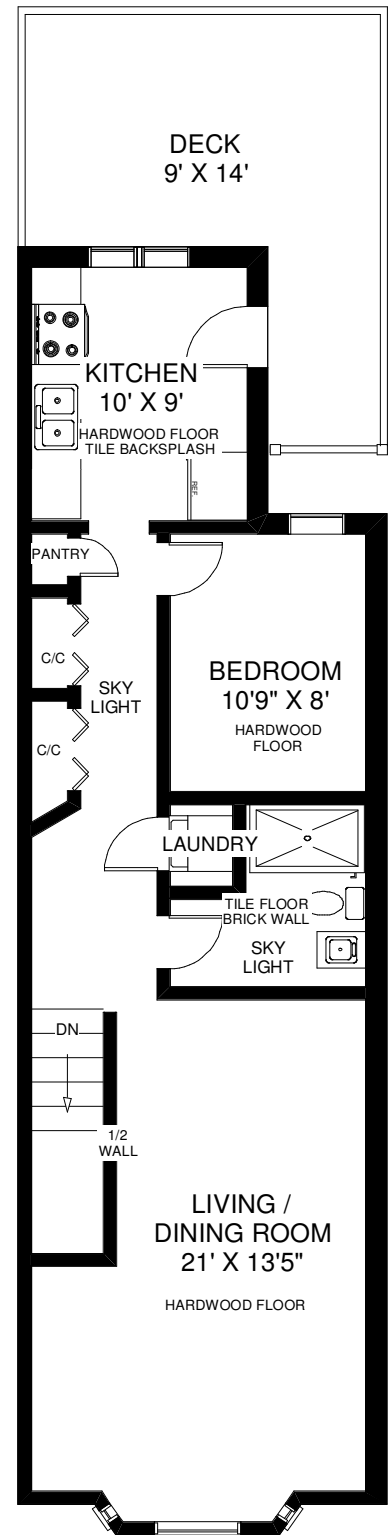

2751 DUNDAS STREET WEST

THE JULIE KINNEAR TEAM
Sales Representatives
Keller Williams Neighbourhood Realty
(416) 236-1392

MAIN FLOOR
APPROXIMATELY 725 SQ FT

LOWER FLOOR
APPROXIMATELY 600 SQ FT

SECOND FLOOR
APPROXIMATELY 720 SQ FT

Note: Measurements & Calculations are approximate. Provided as a guideline only.