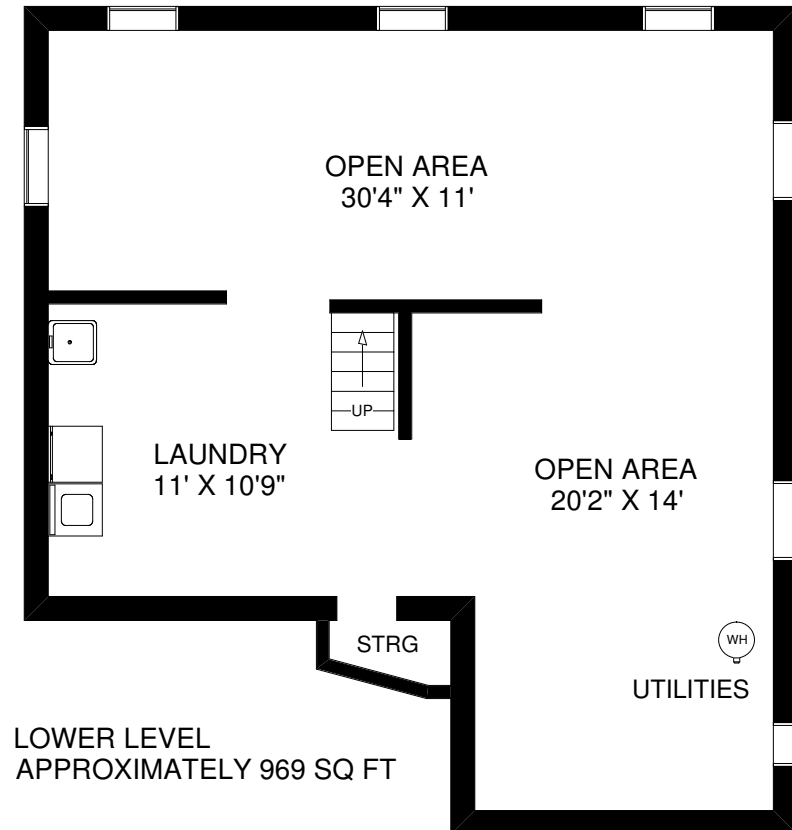

4 THIRTEENTH STREET

JULIE KINNEAR
Sales Representative
Royal LePage Real Estate Services Ltd., Brokerage
(416) 762-8255

SECOND FLOOR
 APPROXIMATELY 709 SQ FT

LOWER LEVEL
 APPROXIMATELY 969 SQ FT

FLOOR PLANS BY KIM DORNEY
 647-989-6526

Note: Measurements & Calculations are approximate. Provided as a guideline only.