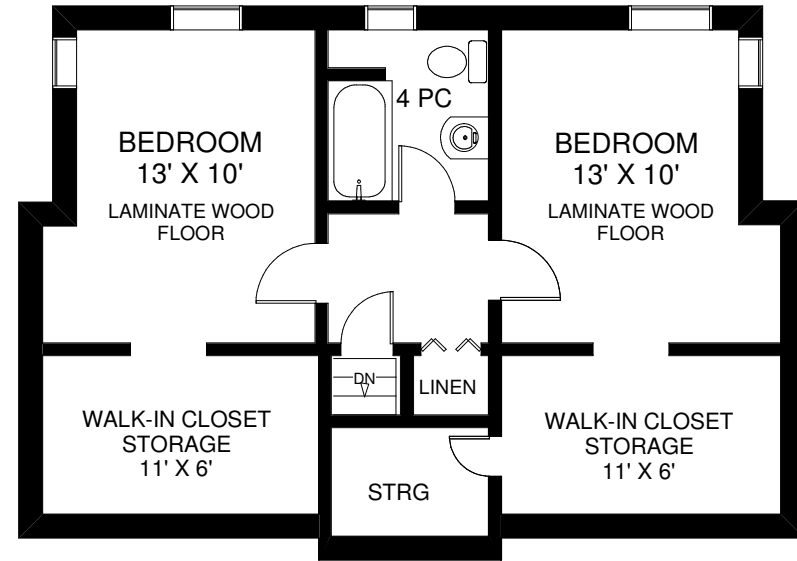

4 THIRTEENTH STREET

JULIE KINNEAR
Sales Representative
Royal LePage Real Estate Services Ltd., Brokerage
(416) 762-8255

SECOND FLOOR
 APPROXIMATELY 709 SQ FT

LOWER LEVEL
 APPROXIMATELY 969 SQ FT

FLOOR PLANS BY KIM DORNEY
 647-989-6526

Note: Measurements & Calculations are approximate. Provided as a guideline only.