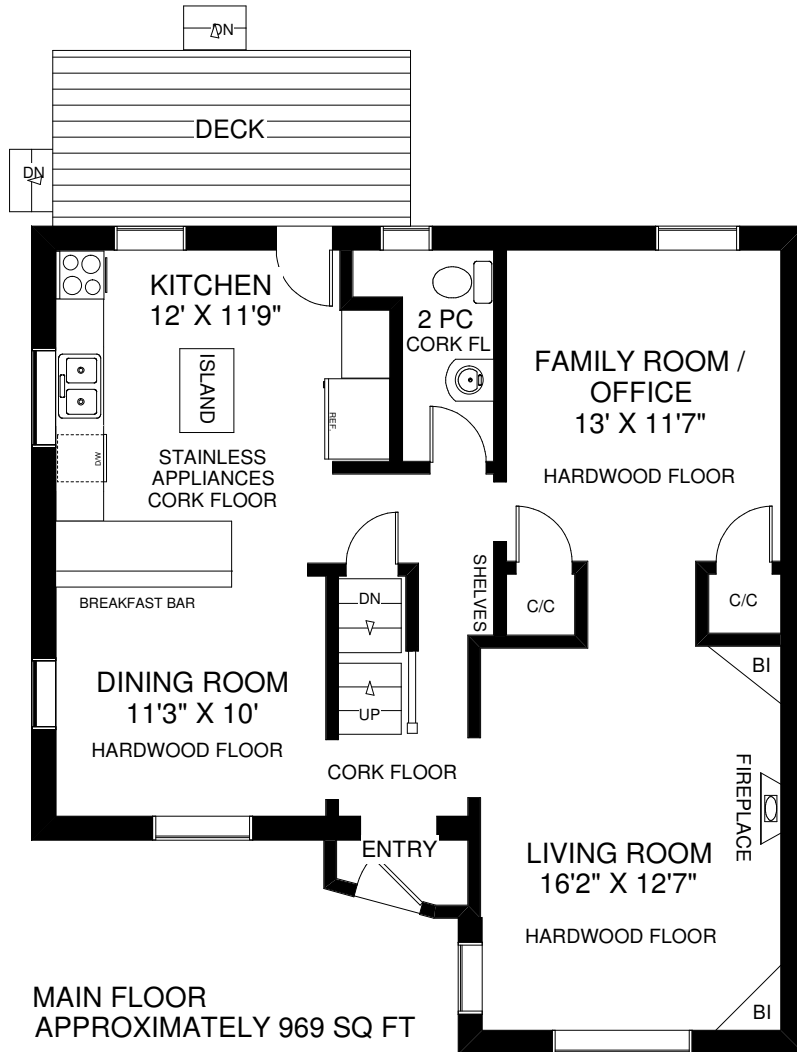

4 THIRTEENTH STREET

JULIE KINNEAR
Sales Representative
Royal LePage Real Estate Services Ltd., Brokerage
(416) 762-8255

SECOND FLOOR
 APPROXIMATELY 709 SQ FT

LOWER LEVEL
 APPROXIMATELY 969 SQ FT

FLOOR PLANS BY KIM DORNEY
 647-989-6526

Note: Measurements & Calculations are approximate. Provided as a guideline only.