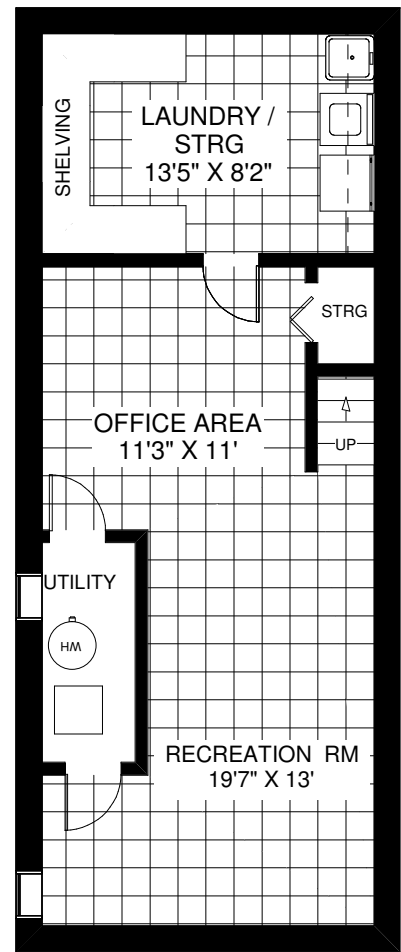

6 BERTMOUNT AVENUE

JULIE KINNEAR
Sales Representative
Royal LePage Real Estate Services Ltd., Brokerage
(416) 762-8255

MAIN FLOOR
 APPROXIMATELY 649 SQ FT

SECOND FLOOR
 APPROXIMATELY 649 SQ FT

LOWER LEVEL
 APPROXIMATELY 649 SQ FT

FLOOR PLANS BY KIM DORNEY
 647-989-6526

Note: Measurements & Calculations are approximate. Provided as a guideline only.