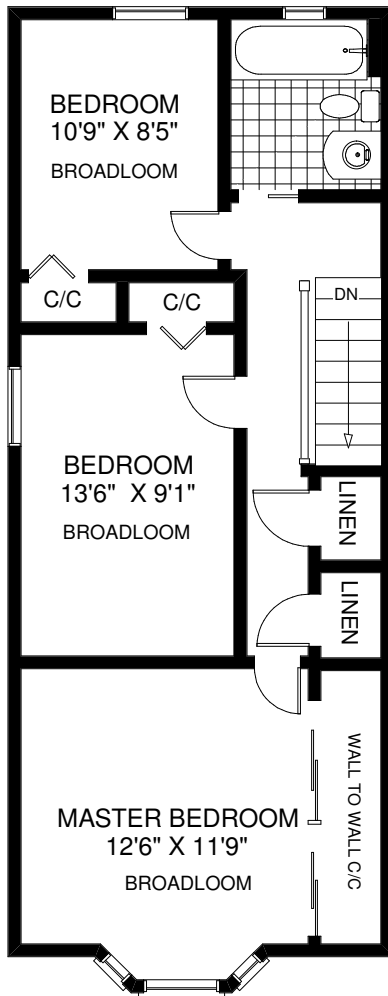

6 BERTMOUNT AVENUE

JULIE KINNEAR
Sales Representative
Royal LePage Real Estate Services Ltd., Brokerage
(416) 762-8255

MAIN FLOOR
 APPROXIMATELY 649 SQ FT

SECOND FLOOR
 APPROXIMATELY 649 SQ FT

LOWER LEVEL
 APPROXIMATELY 649 SQ FT

FLOOR PLANS BY KIM DORNEY
 647-989-6526

Note: Measurements & Calculations are approximate. Provided as a guideline only.