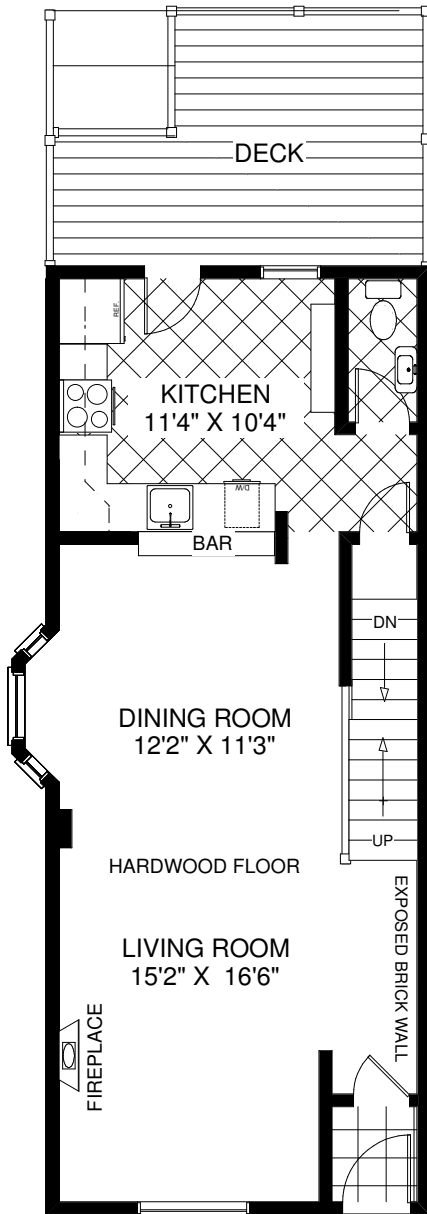

6 BERTMOUNT AVENUE

JULIE KINNEAR
Sales Representative
Royal LePage Real Estate Services Ltd., Brokerage
(416) 762-8255

MAIN FLOOR
 APPROXIMATELY 649 SQ FT

SECOND FLOOR
 APPROXIMATELY 649 SQ FT

LOWER LEVEL
 APPROXIMATELY 649 SQ FT

FLOOR PLANS BY KIM DORNEY
 647-989-6526

Note: Measurements & Calculations are approximate. Provided as a guideline only.