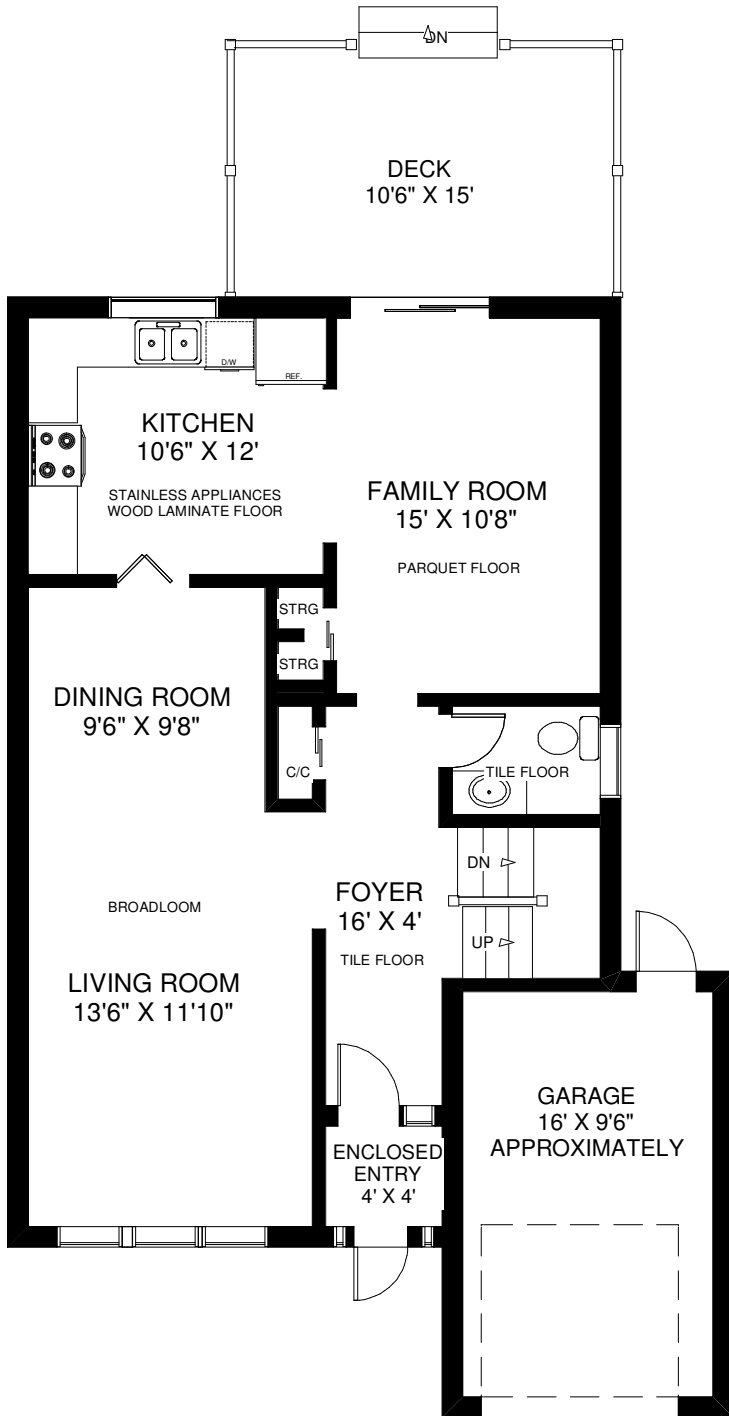

6 BIGHAM CRESCENT

THE JULIE KINNEAR TEAM
Sales Representatives
Keller Williams Neighbourhood Realty
(416) 236-1392

MAIN FLOOR
APPROXIMATELY 855 SQ FT

SECOND FLOOR
APPROXIMATELY 800 SQ FT

LOWER FLOOR
APPROXIMATELY 855 SQ FT

Note: Measurements & Calculations are approximate. Provided as a guideline only.