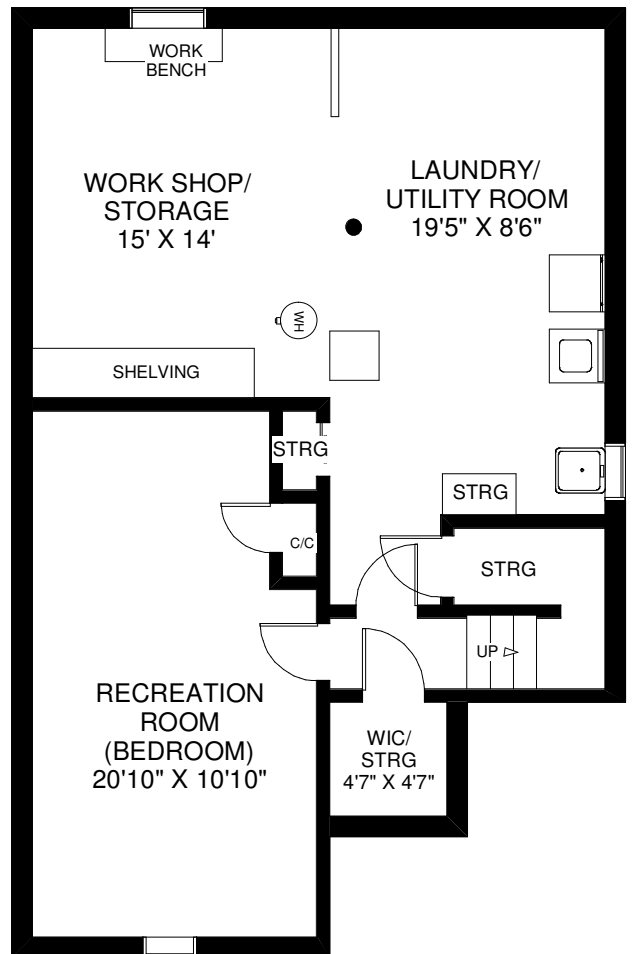

6 BIGHAM CRESCENT

THE JULIE KINNEAR TEAM
Sales Representatives
Keller Williams Neighbourhood Realty
(416) 236-1392

MAIN FLOOR
APPROXIMATELY 855 SQ FT

SECOND FLOOR
APPROXIMATELY 800 SQ FT

LOWER FLOOR
APPROXIMATELY 855 SQ FT

Note: Measurements & Calculations are approximate. Provided as a guideline only.