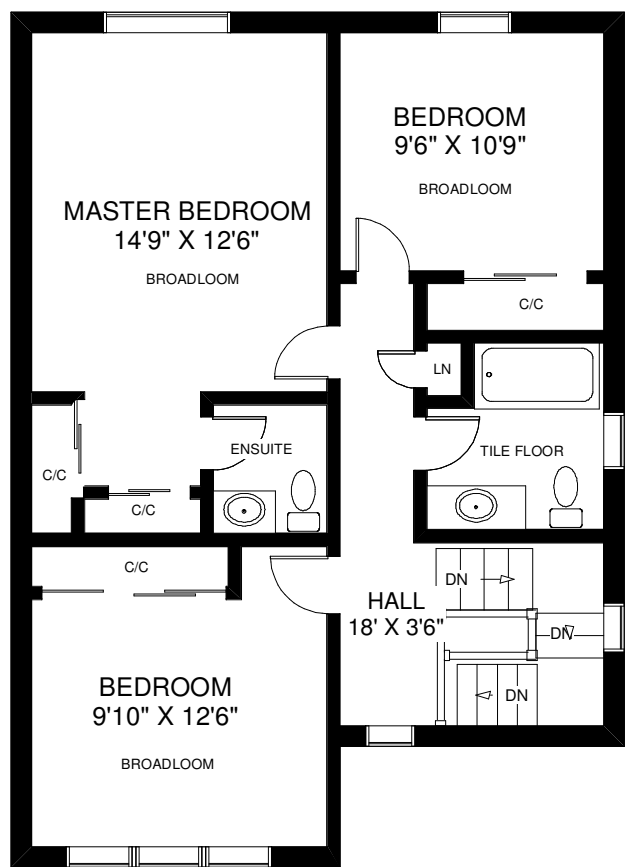

6 BIGHAM CRESCENT

THE JULIE KINNEAR TEAM
Sales Representatives
Keller Williams Neighbourhood Realty
(416) 236-1392

MAIN FLOOR
APPROXIMATELY 855 SQ FT

SECOND FLOOR
APPROXIMATELY 800 SQ FT

LOWER FLOOR
APPROXIMATELY 855 SQ FT

Note: Measurements & Calculations are approximate. Provided as a guideline only.