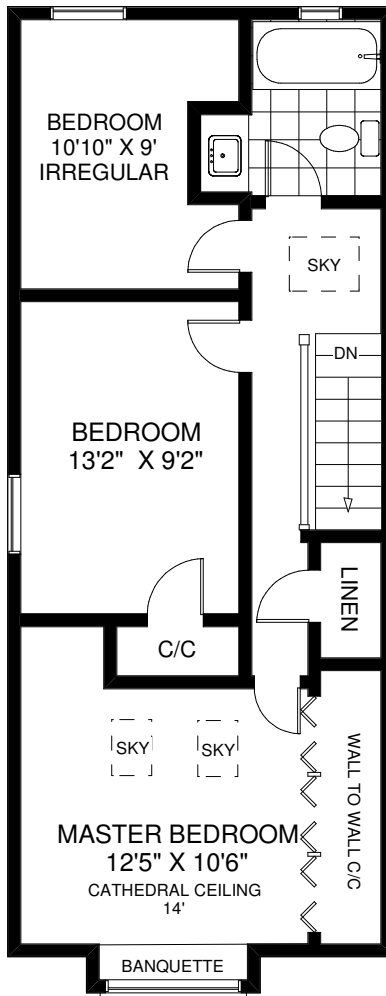

# 68 MEDLAND CRESCENT

**JULIE KINNEAR**  
 Sales Representative  
 Royal LePage Real Estate Services Ltd., Brokerage  
 (416) 762-8255

MAIN FLOOR  
 APPROXIMATELY 649 SQ FT

SECOND FLOOR  
 APPROXIMATELY 649 SQ FT

LOWER LEVEL  
 APPROXIMATELY 649 SQ FT

FLOOR PLANS BY KIM DORNEY  
 647-989-6526

Note: Measurements & Calculations are approximate. Provided as a guideline only.