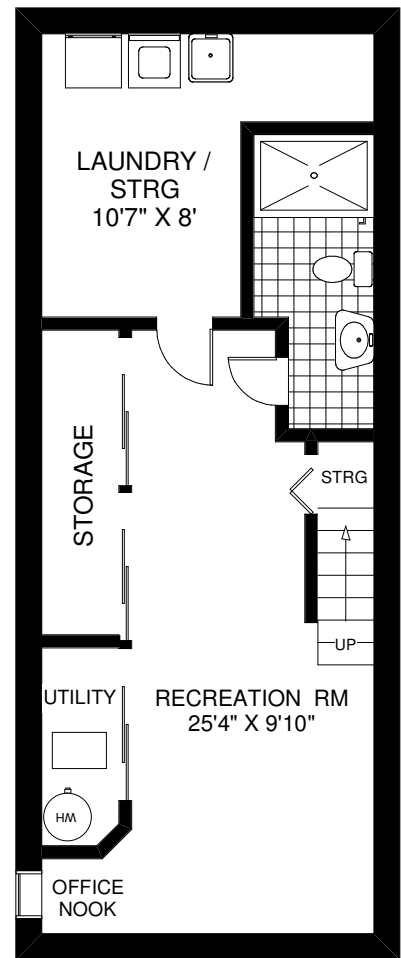

# 68 MEDLAND CRESCENT

**JULIE KINNEAR**  
 Sales Representative  
 Royal LePage Real Estate Services Ltd., Brokerage  
 (416) 762-8255

MAIN FLOOR  
 APPROXIMATELY 649 SQ FT

SECOND FLOOR  
 APPROXIMATELY 649 SQ FT

LOWER LEVEL  
 APPROXIMATELY 649 SQ FT

FLOOR PLANS BY KIM DORNEY  
 647-989-6526

Note: Measurements & Calculations are approximate. Provided as a guideline only.