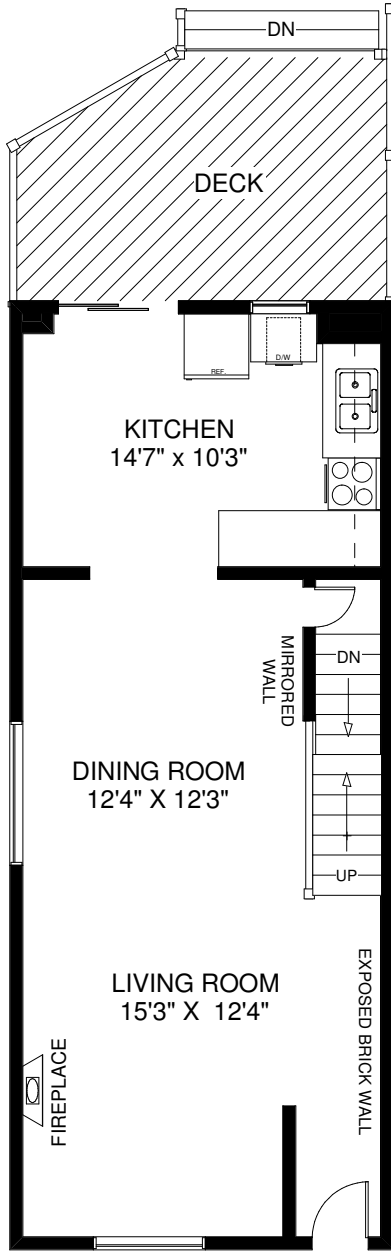

# 68 MEDLAND CRESCENT

**JULIE KINNEAR**  
 Sales Representative  
 Royal LePage Real Estate Services Ltd., Brokerage  
 (416) 762-8255

MAIN FLOOR  
 APPROXIMATELY 649 SQ FT

SECOND FLOOR  
 APPROXIMATELY 649 SQ FT

LOWER LEVEL  
 APPROXIMATELY 649 SQ FT

FLOOR PLANS BY KIM DORNEY  
 647-989-6526

Note: Measurements & Calculations are approximate. Provided as a guideline only.