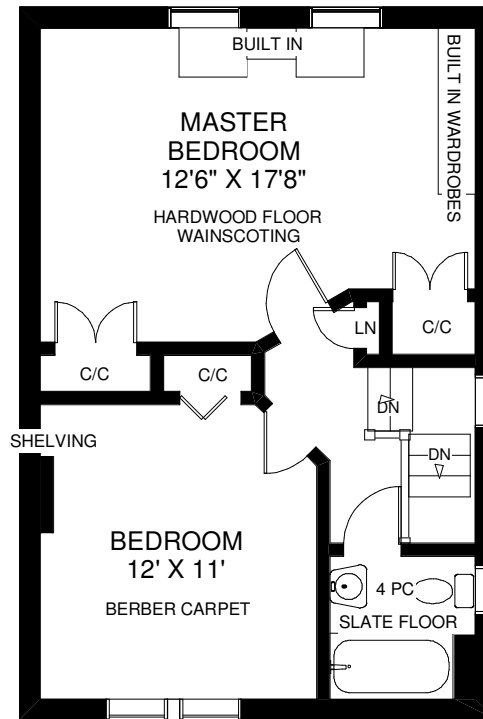

88 SEVENTH STREET

THE JULIE KINNEAR TEAM
Royal LePage Real Estate Ltd., Brokerage
(416) 762-8255

MAIN FLOOR
APPROXIMATELY 670 SQ FT

SECOND FLOOR
APPROXIMATELY 560 SQ FT

LOWER FLOOR
APPROXIMATELY 700 SQ FT

Note: Measurements & Calculations are approximate.
 Provided as a guideline only.