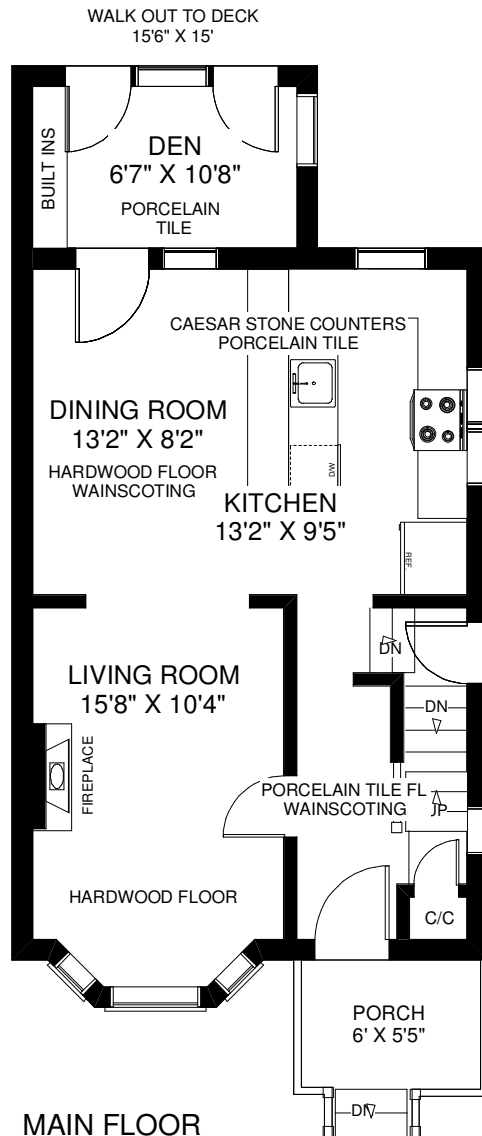

88 SEVENTH STREET

THE JULIE KINNEAR TEAM
Royal LePage Real Estate Ltd., Brokerage
(416) 762-8255

MAIN FLOOR
APPROXIMATELY 670 SQ FT

SECOND FLOOR
APPROXIMATELY 560 SQ FT

LOWER FLOOR
APPROXIMATELY 700 SQ FT

Note: Measurements & Calculations are approximate.
 Provided as a guideline only.