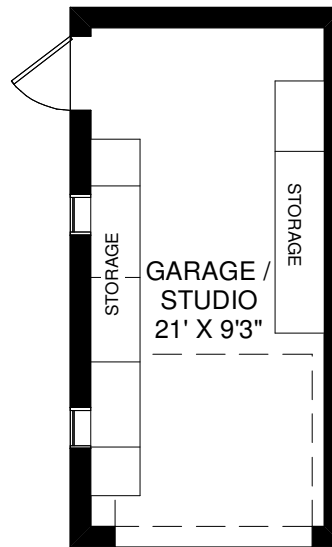

88 SEVENTH STREET

THE JULIE KINNEAR TEAM
Royal LePage Real Estate Ltd., Brokerage
(416) 762-8255

MAIN FLOOR
APPROXIMATELY 670 SQ FT

SECOND FLOOR
APPROXIMATELY 560 SQ FT

LOWER FLOOR
APPROXIMATELY 700 SQ FT

Note: Measurements & Calculations are approximate.
 Provided as a guideline only.