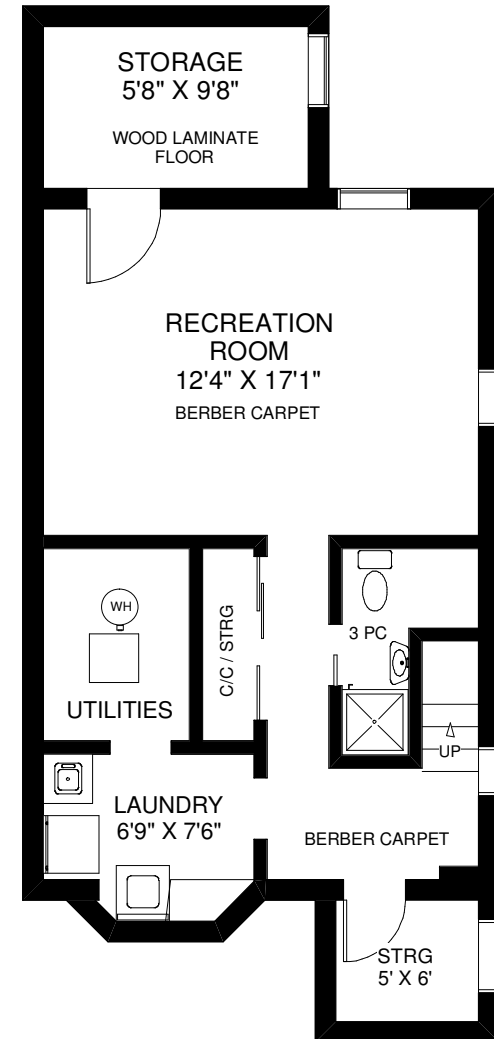

88 SEVENTH STREET

THE JULIE KINNEAR TEAM
Royal LePage Real Estate Ltd., Brokerage
(416) 762-8255

MAIN FLOOR
APPROXIMATELY 670 SQ FT

SECOND FLOOR
APPROXIMATELY 560 SQ FT

LOWER FLOOR
APPROXIMATELY 700 SQ FT

Note: Measurements & Calculations are approximate.
 Provided as a guideline only.