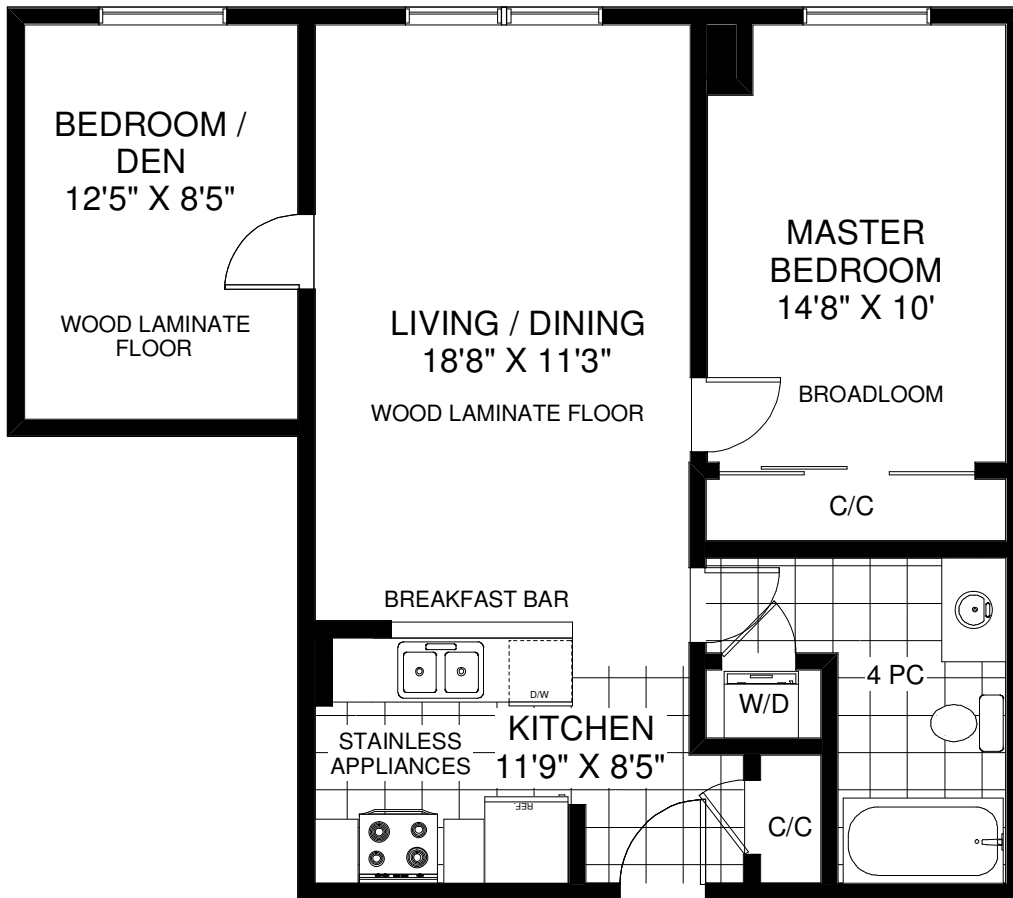

# 61 HEINTZMAN STREET UNIT #808

**THE JULIE KINNEAR TEAM**  
**Royal LePage Real Estate Services Ltd.,**  
**Brokerage**  
**(416) 762-8255**

**APPROXIMATELY 750 SQ FT**

Note: Measurements & Calculations are approximate. Provided as a guideline only.