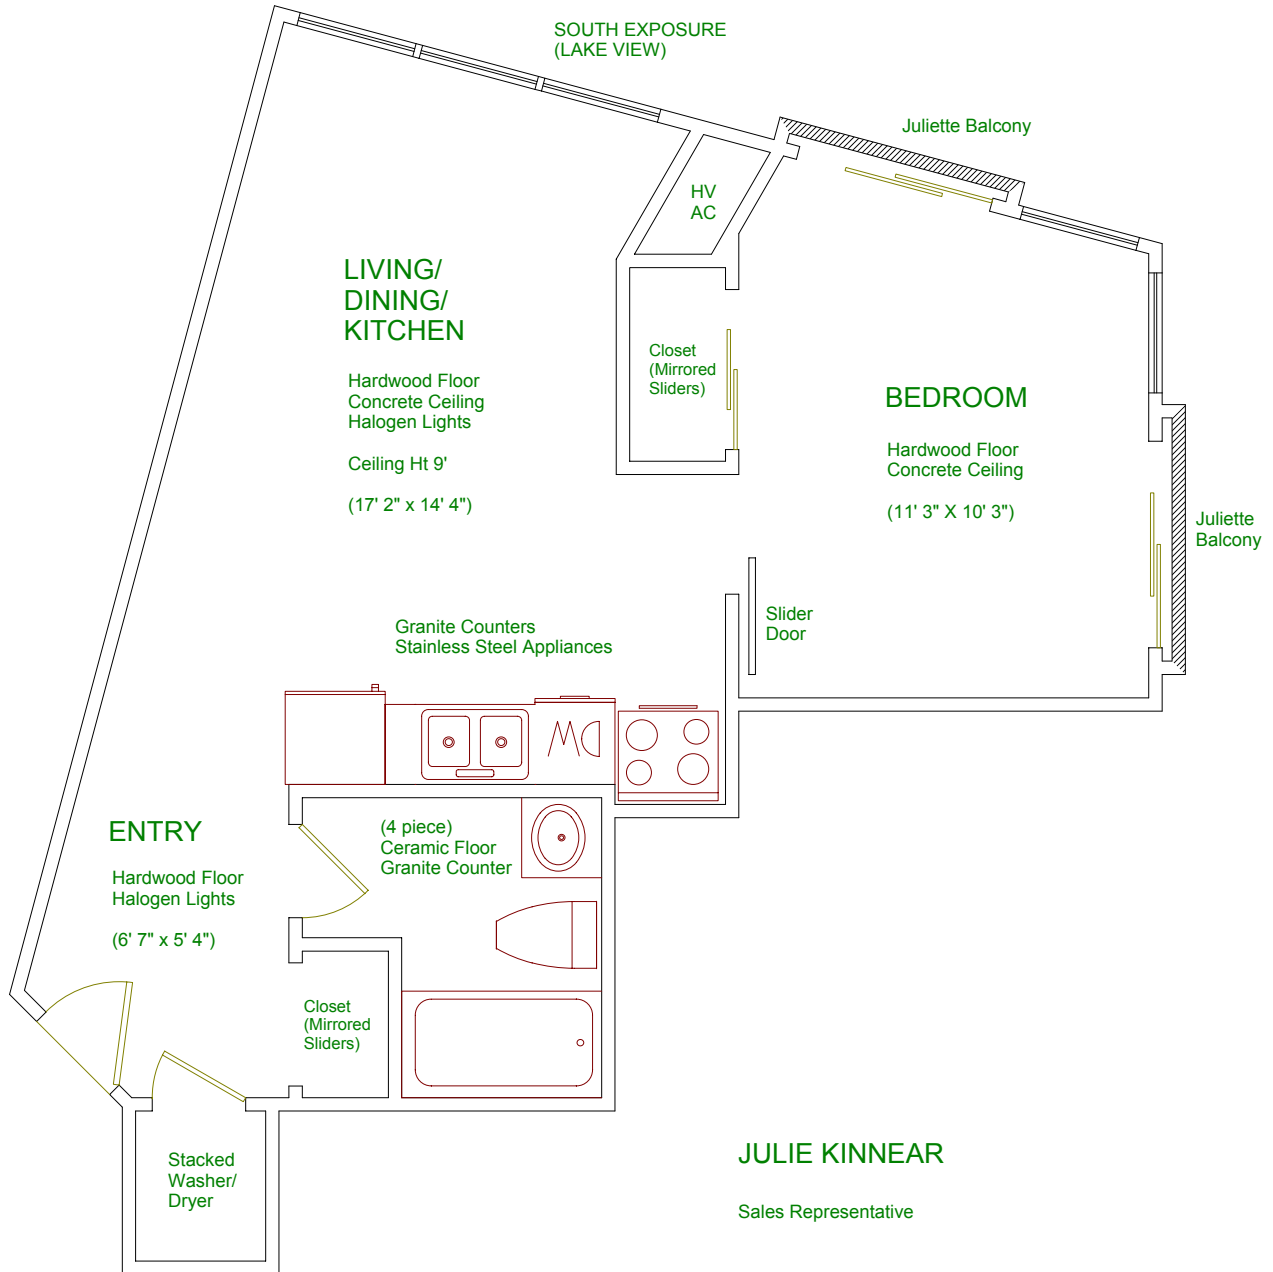

# 1 SHAW STREET, #1421

**JULIE KINNEAR**

Sales Representative

**(416) 762-8255**

Royal LePage Real Estate  
Services Ltd., Brokerage

Please note: Measurements may not be 100% accurate. Floor plans are provided for convenience and are to be used as a guideline only.