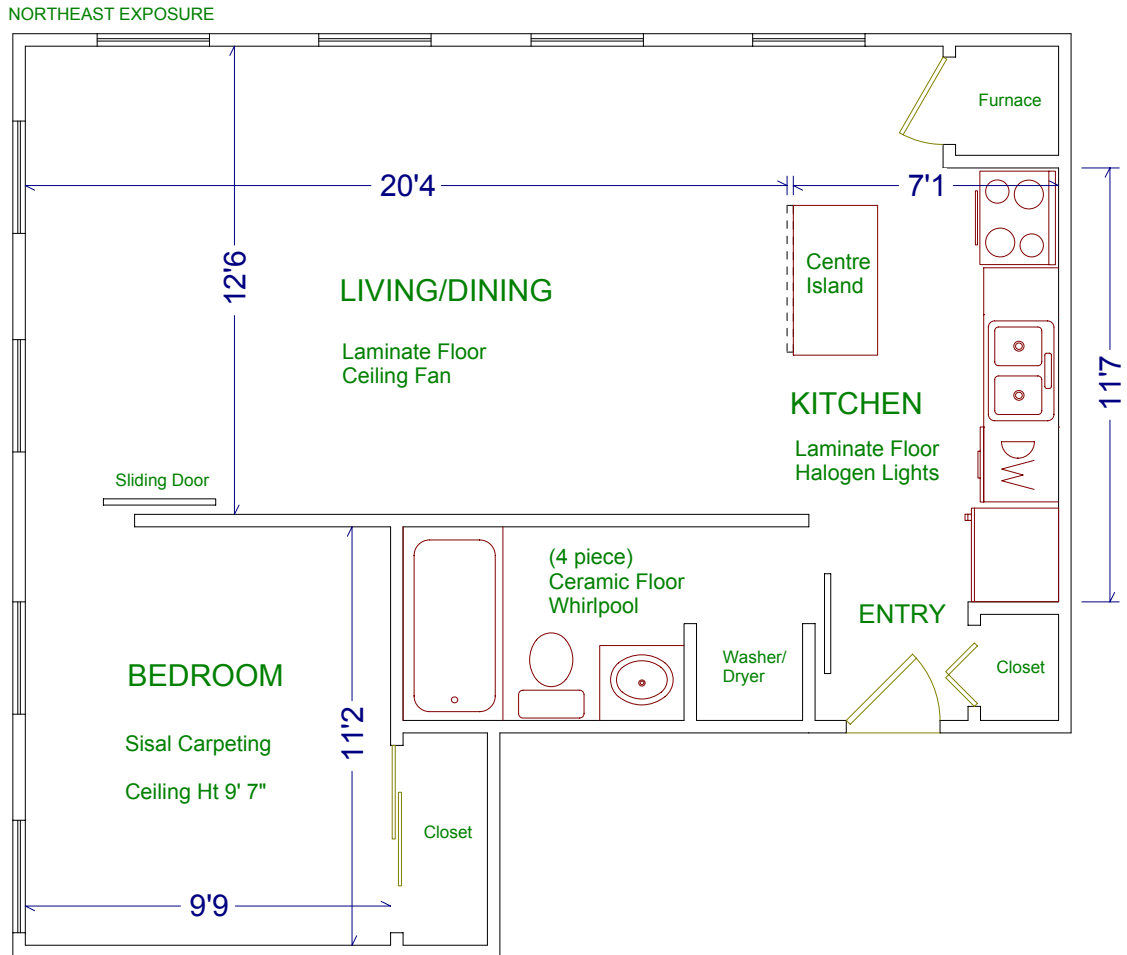

# 1 ST JOHN'S ROAD, #201

**JULIE KINNEAR**

Sales Representative

(416) 762-8255

Royal LePage Real Estate  
Services Ltd., Brokerage

Please note: Measurements may not be 100% accurate. Floor plans are provided for convenience and are to be used as a guideline only.