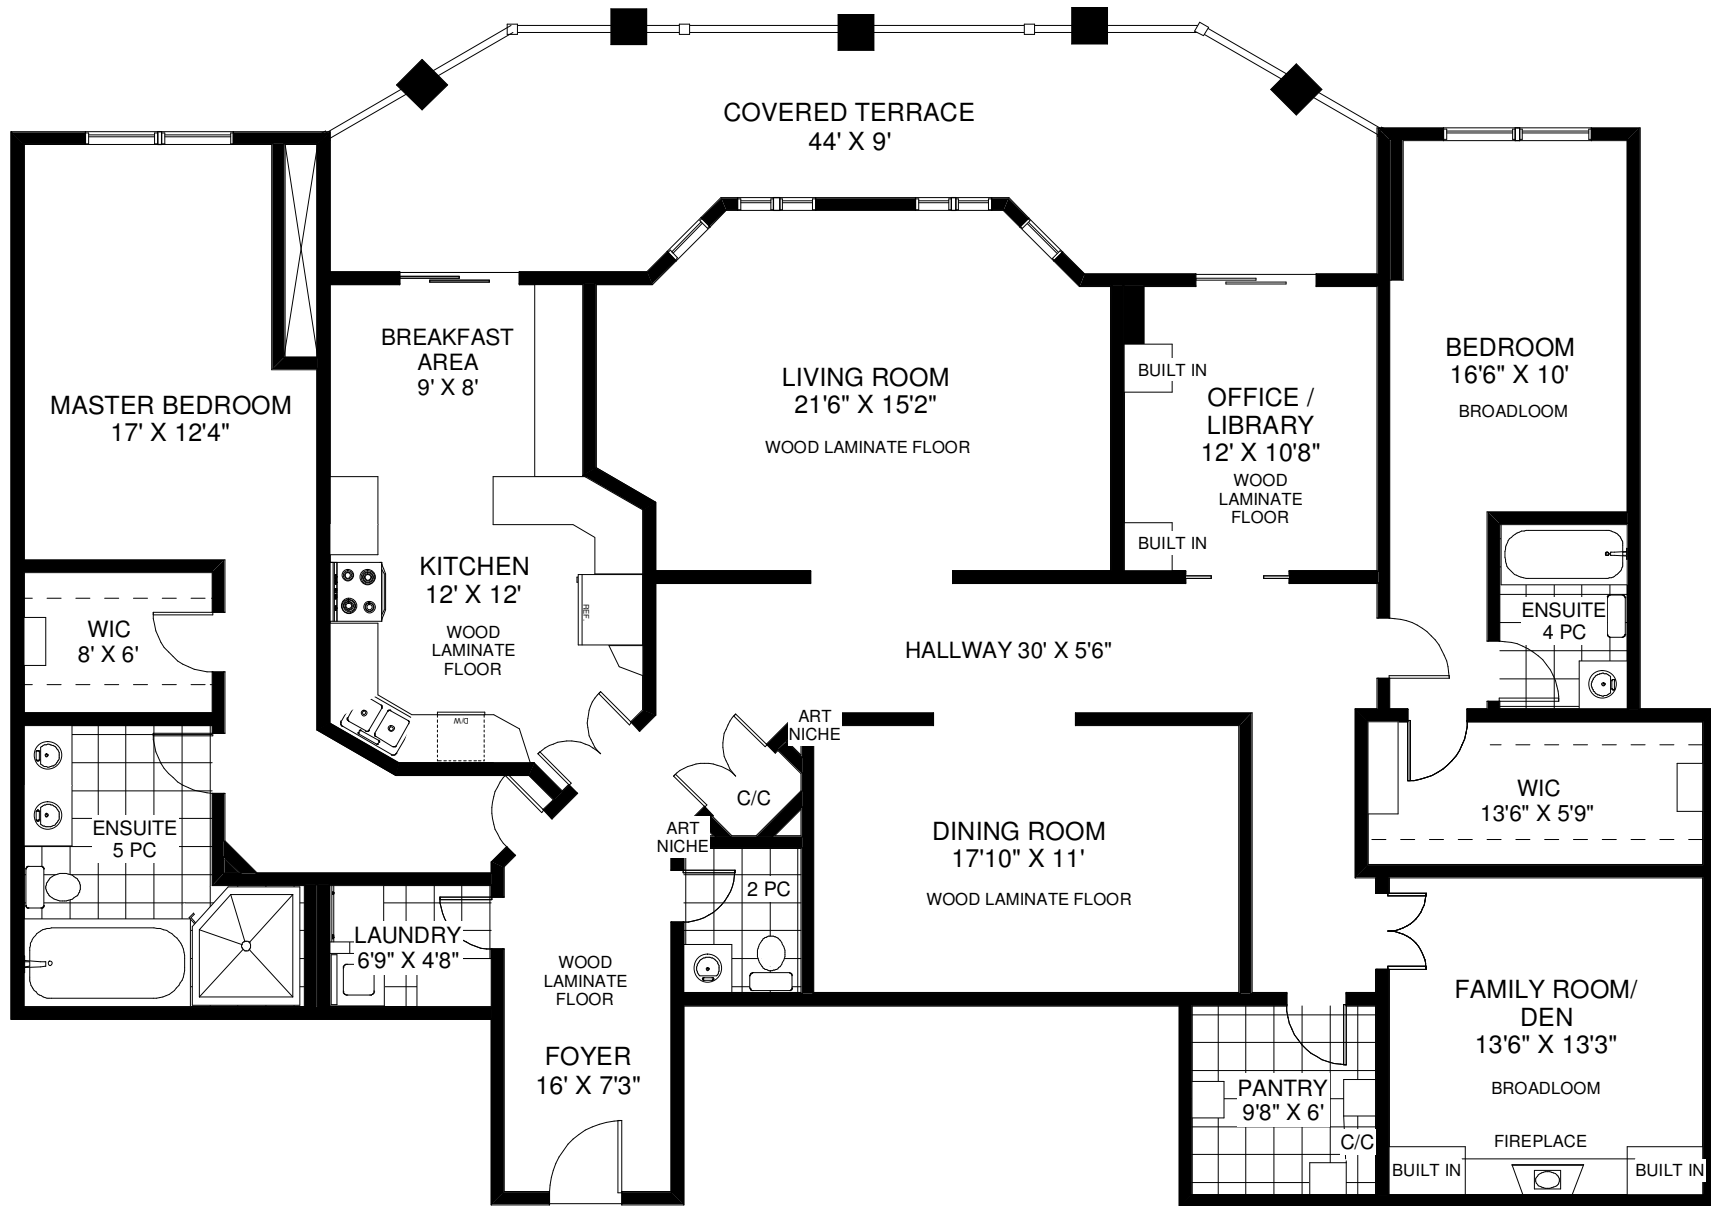

**10 OLD MILL TRAIL
UNIT #501**

THE JULIE KINNEAR TEAM
Royal LePage Real Estate Services Ltd.,
Brokerage
(416) 762-8255

APPROXIMATELY 2,570 SQ FT

Note: Measurements & Calculations are approximate. Provided as a guideline only.