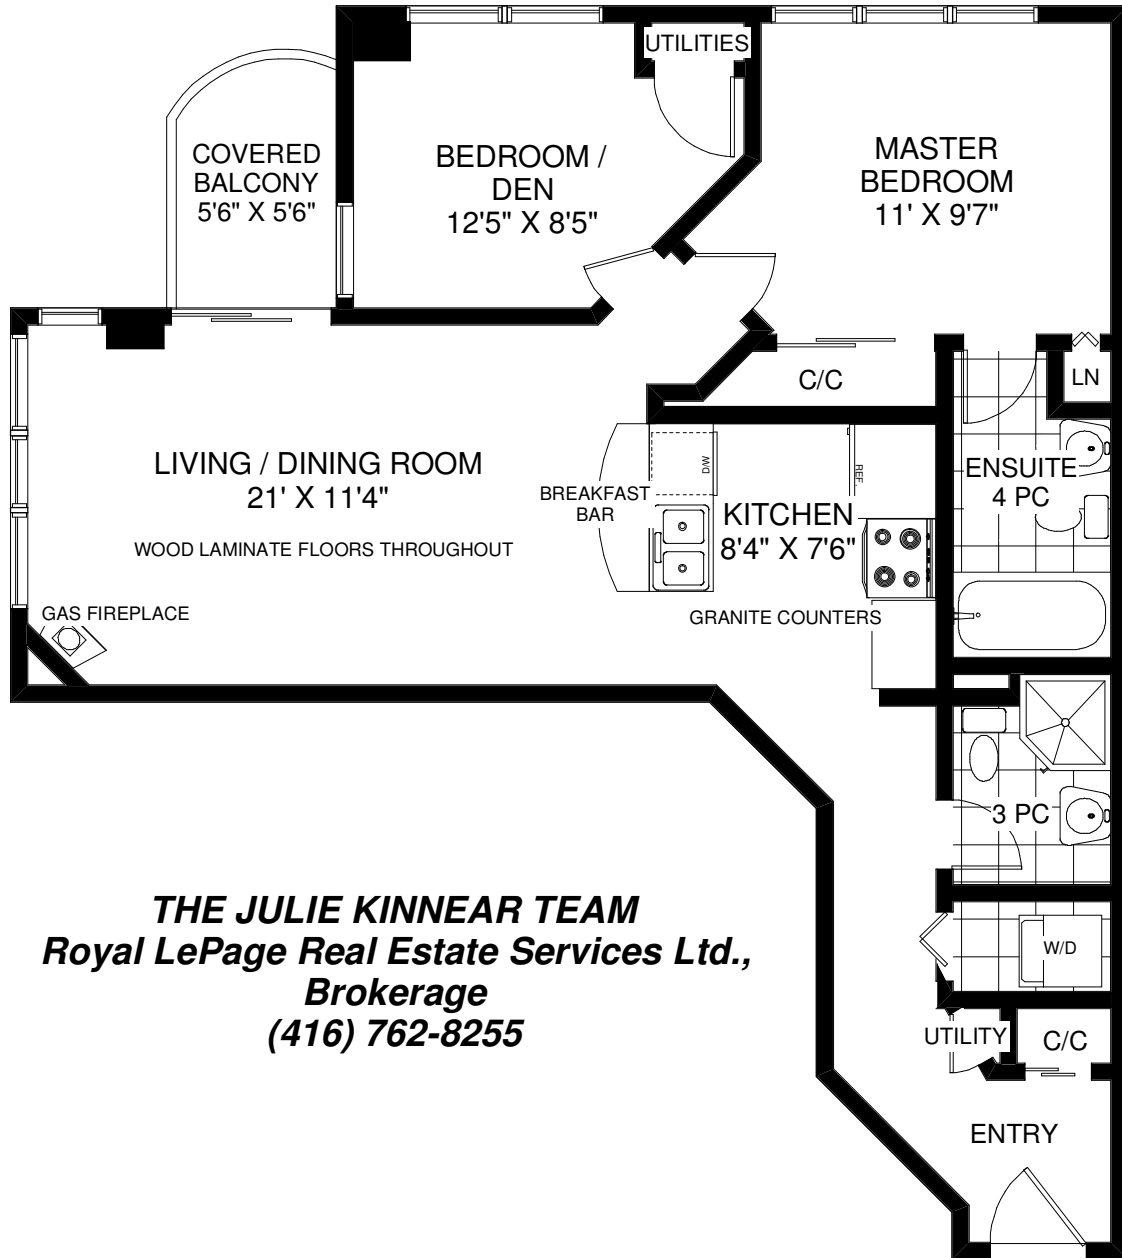

**100 HAYDEN STREET
UNIT #906**

THE JULIE KINNEAR TEAM
Royal LePage Real Estate Services Ltd.,
Brokerage
(416) 762-8255

APPROXIMATELY 820 SQ FT

Note: Measurements and Calculations are approximate. Provided as a guideline only.