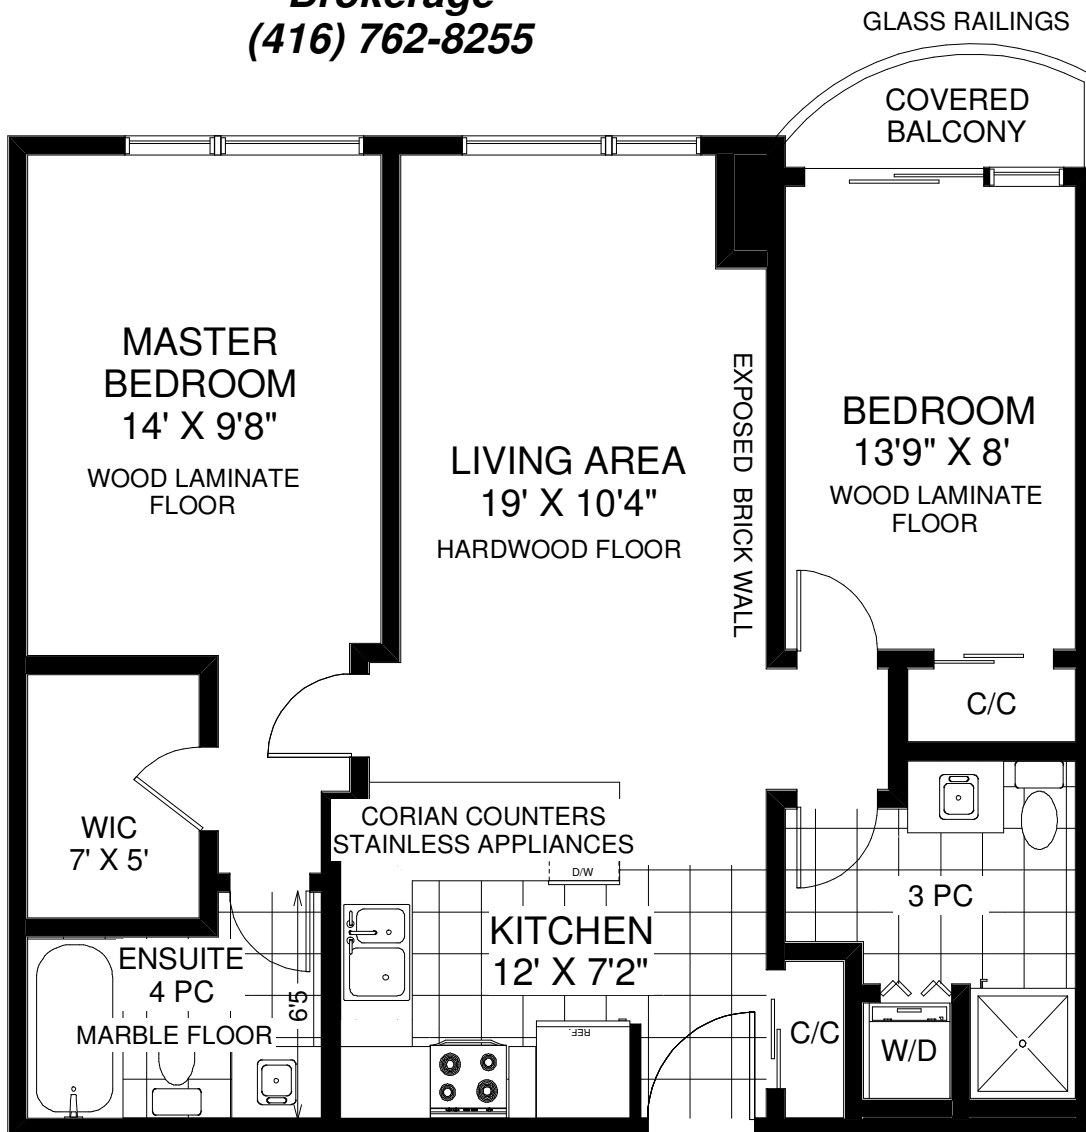

109 FRONT STREET EAST UNIT #516

THE JULIE KINNEAR TEAM
Royal LePage Real Estate Services Ltd.,
Brokerage
(416) 762-8255

APPROXIMATELY 829 SQ FT

Note: Measurements & Calculations are approximate. Provided as a guideline only.