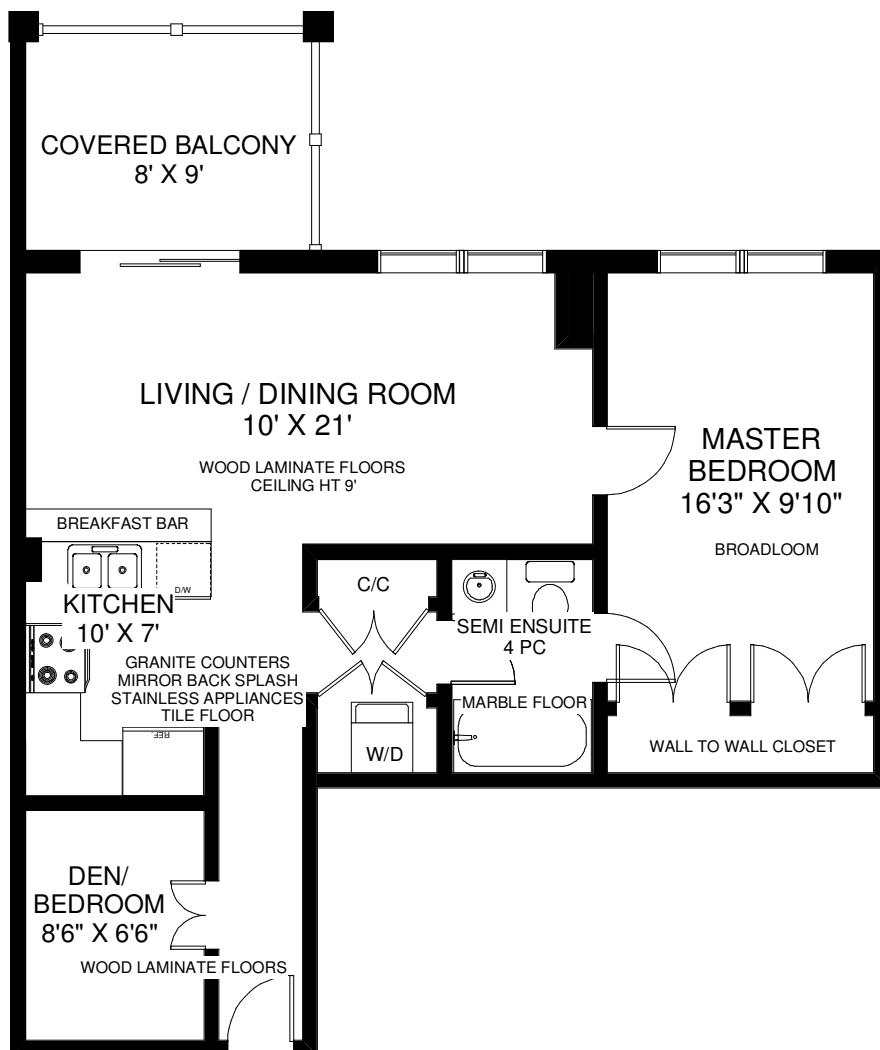

1101 LESLIE STREET UNIT #1608

THE JULIE KINNEAR TEAM
Royal LePage Real Estate Services Ltd., Brokerage
(416) 762-8255

APPROXIMATELY 770 SQ FT

Note: Measurements & Calculations are approximate.
Provided as a guideline only.