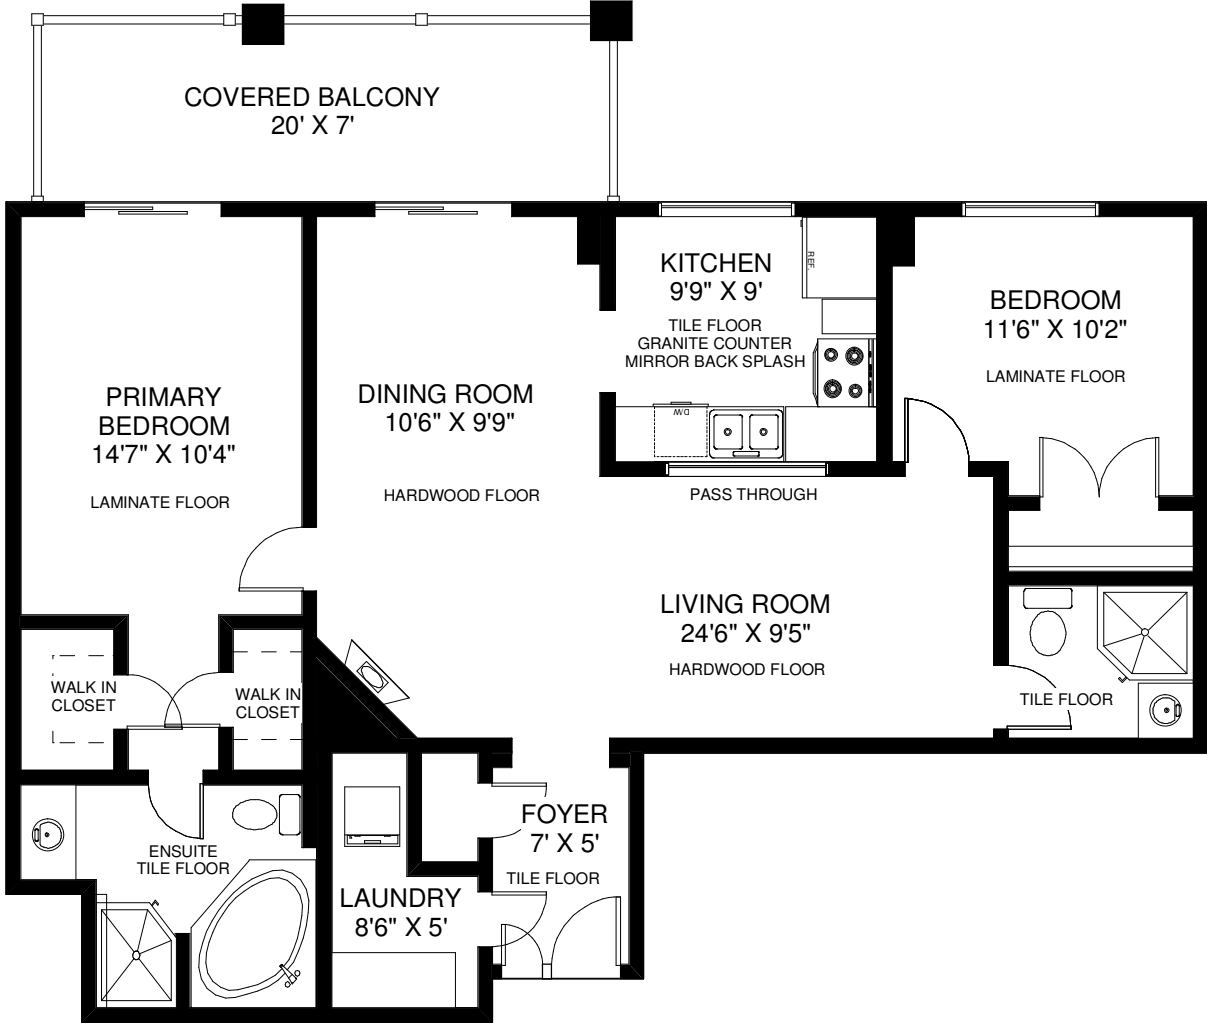

# 1101 LESLIE STREET UNIT #2006

THE JULIE KINNEAR TEAM  
Sales Representatives  
Keller Williams Neighbourhood Realty  
(416) 236-1392

CEILING HT 9'

APPROXIMATELY 1,113 SQ FT

Note: Measurements & Calculations are approximate. Provided as a guideline only.