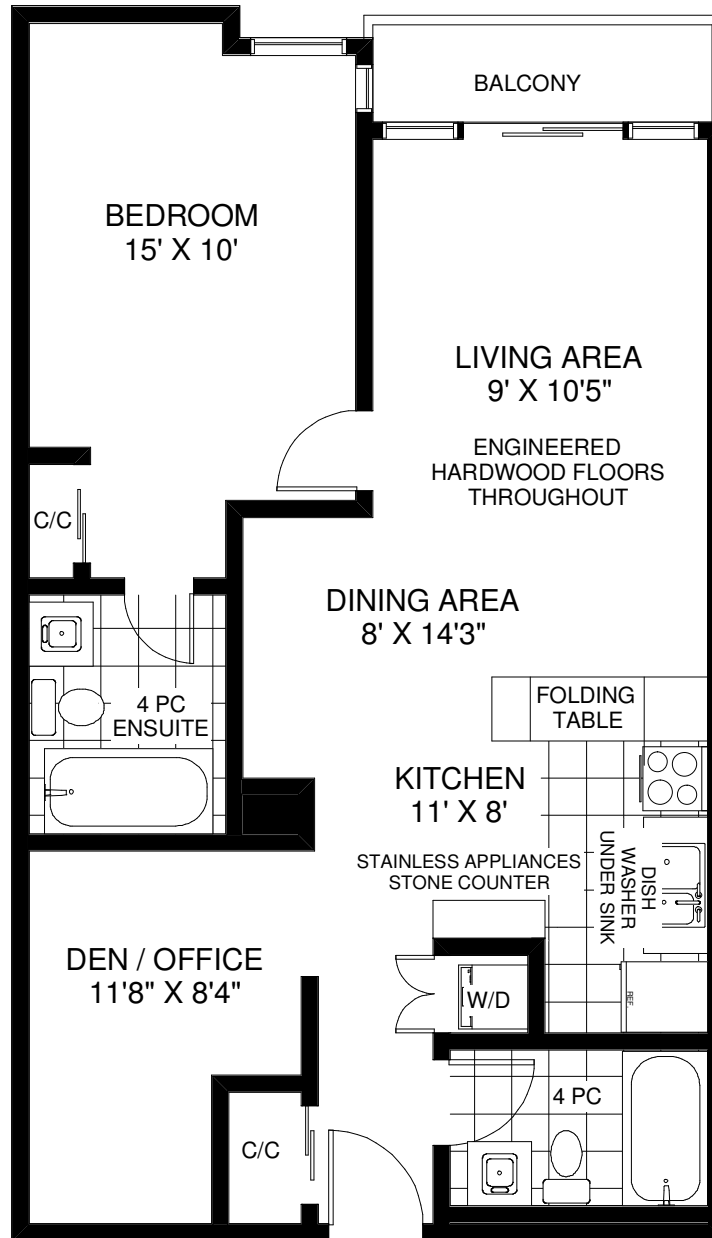

# 111 ELIZABETH STREET UNIT #1108

**THE JULIE KINNEAR TEAM**  
**Royal LePage Real Estate Services Ltd., Brokerage**  
**(416) 762-8255**

APPROXIMATELY 777 SQ FT

Note: Measurements & Calculations are approximate. Provided as a guideline only.