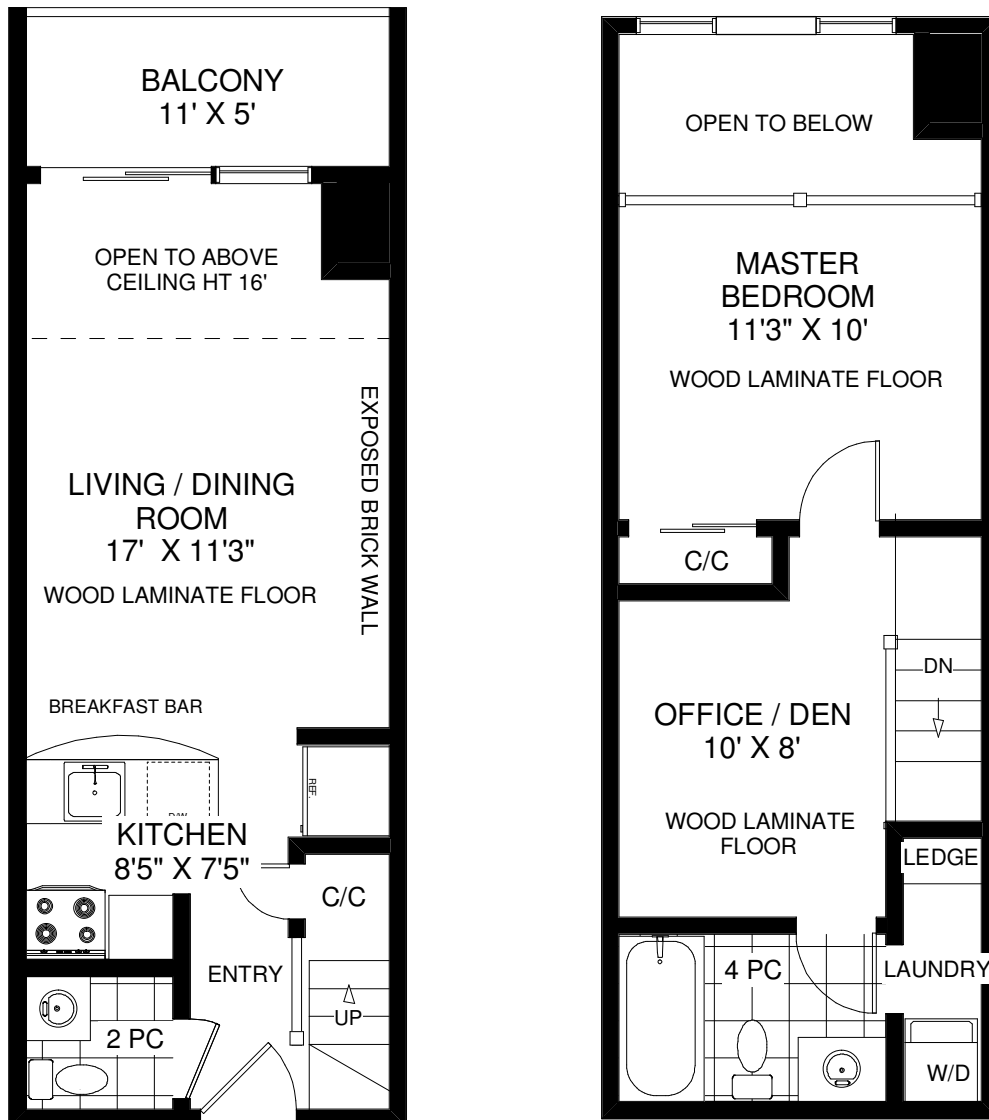

119 MERTON STREET UNIT #1019

THE JULIE KINNEAR TEAM
Royal LePage Real Estate Services Ltd., Brokerage
(416) 762-8255

APPROXIMATELY 750 SQ FT

Note: Measurements & Calculations are approximate. Provided as a guideline only.