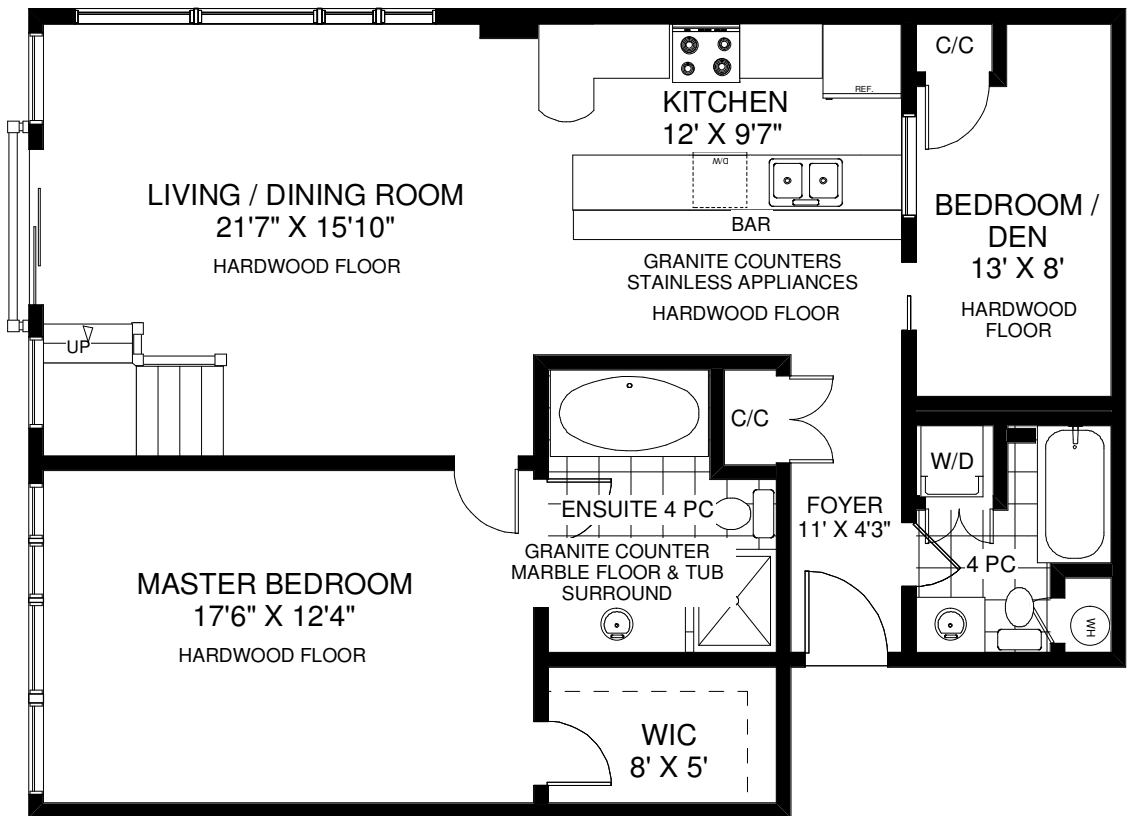

1246 YONGE STREET #304

THE JULIE KINNEAR TEAM
Royal LePage Real Estate Services Ltd.,
Brokerage
(416) 762-8255

APPROXIMATELY 1,179 SQ FT

Note: Measurements & Calculations are approximate. Provided as a guideline only.