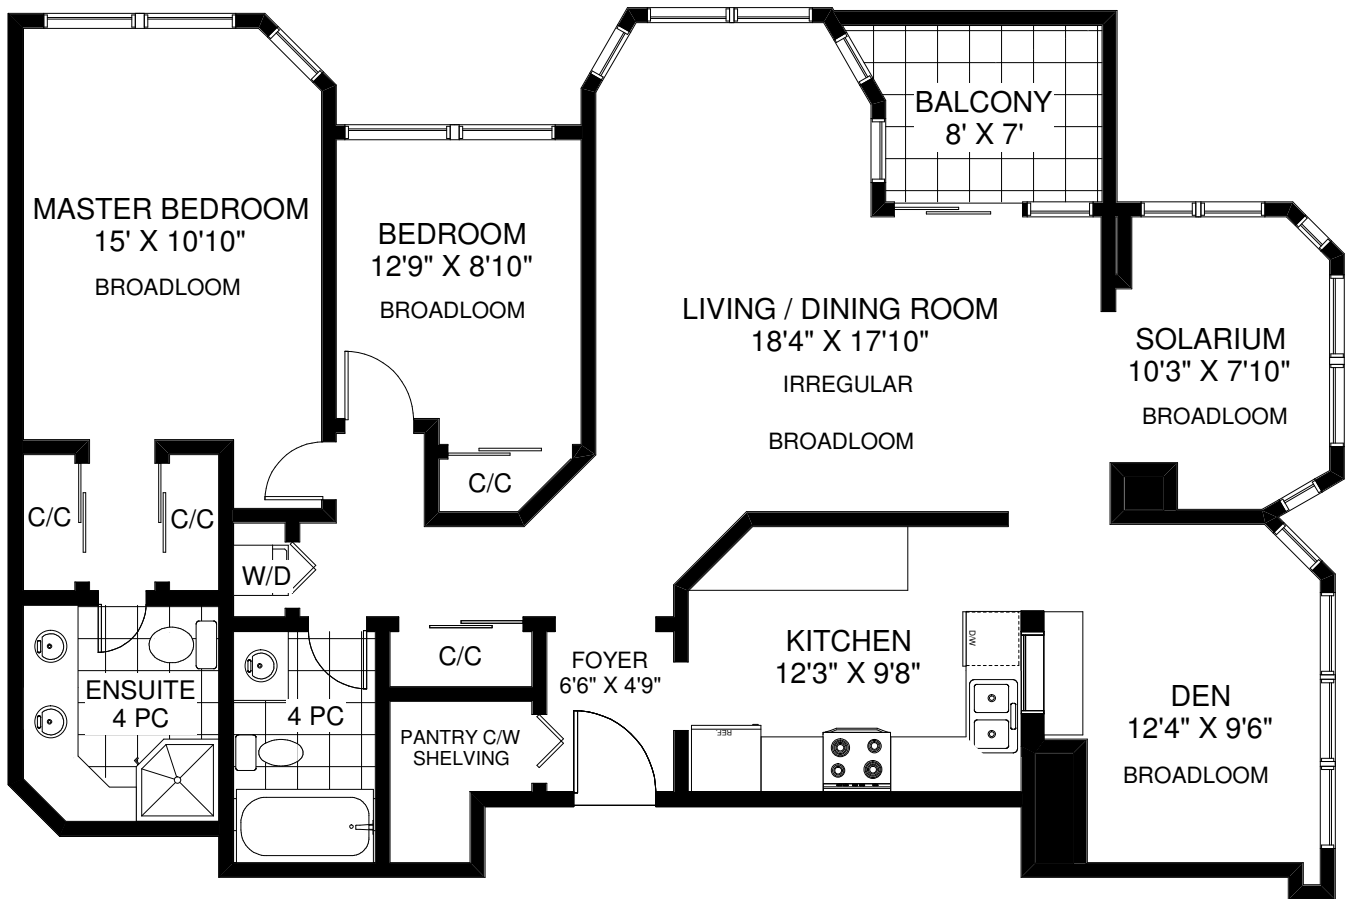

**1300 ISLINGTON AVENUE
UNIT 702**

THE JULIE KINNEAR TEAM
Royal LePage Real Estate Services Ltd., Brokerage
(416) 762-8255

APPROXIMATELY 1,325 SQ FT

Note: Measurements & Calculations are approximate. Provided as a guideline only.

FLOOR PLANS BY KIM DORNEY
647-989-6526