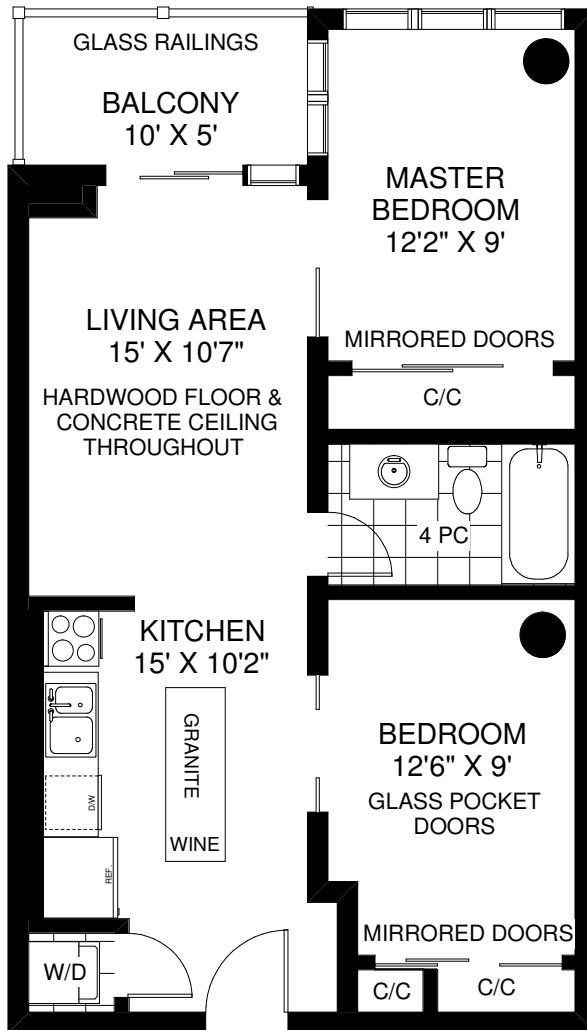

1375 DUPONT STREET # 310

JULIE KINNEAR
Sales Representative
Royal LePage Real Estate Services Ltd., Brokerage
(416) 762-8255

APPROXIMATELY 689 SQ FT

FLOOR PLANS BY KIM DORNEY
647-989-6526

Note: Measurements & Calculations are approximate. Provided as a guideline only.