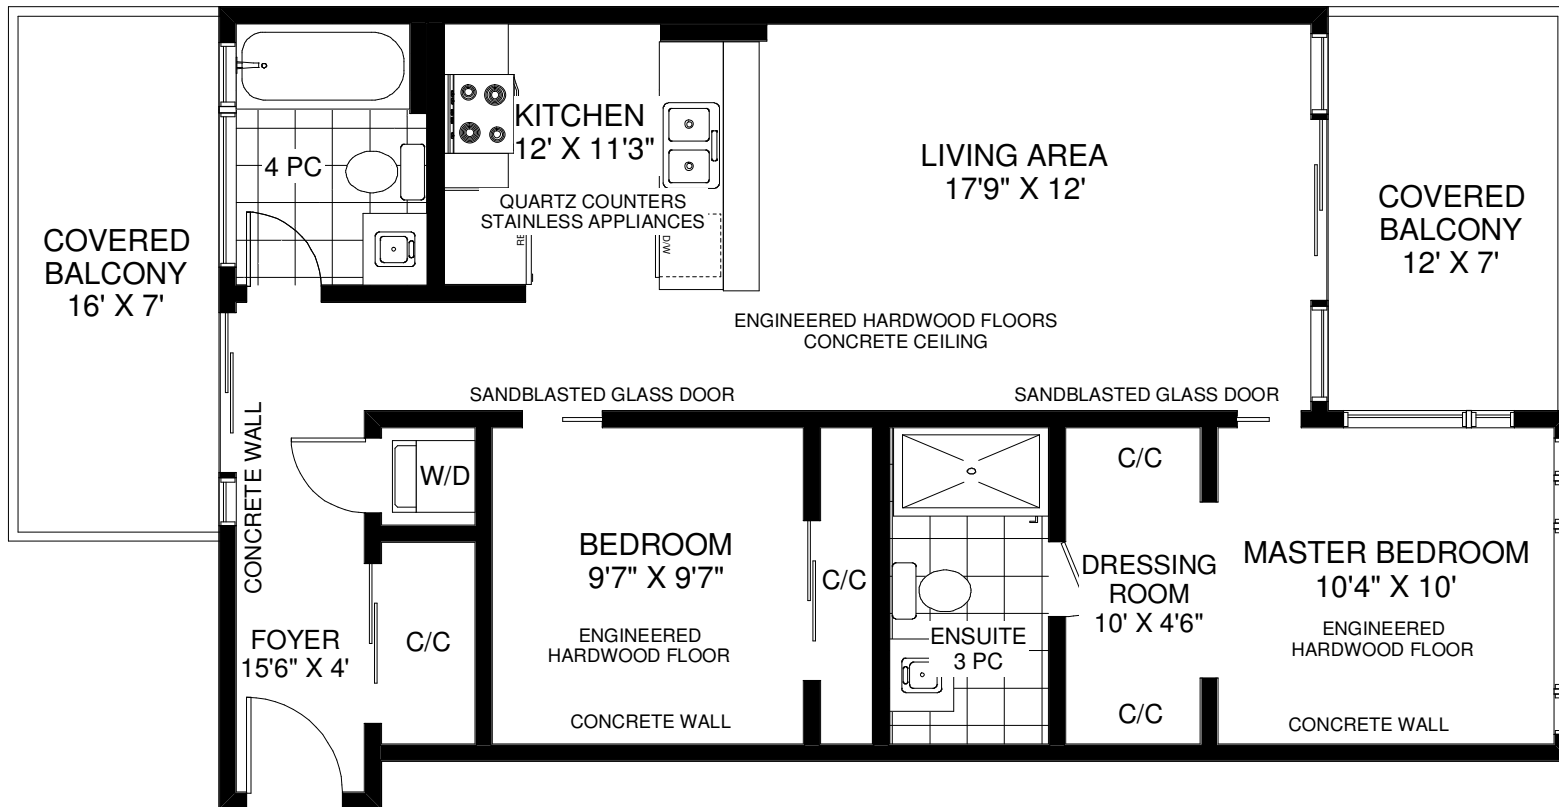

138 PRINCESS STREET UNIT #401

THE JULIE KINNEAR TEAM
Royal LePage Real Estate Services Ltd.,
Brokerage
(416) 762-8255

APPROXIMATELY 900 SQ FT

Note: Measurements & Calculations are approximate. Provided as a guideline only.