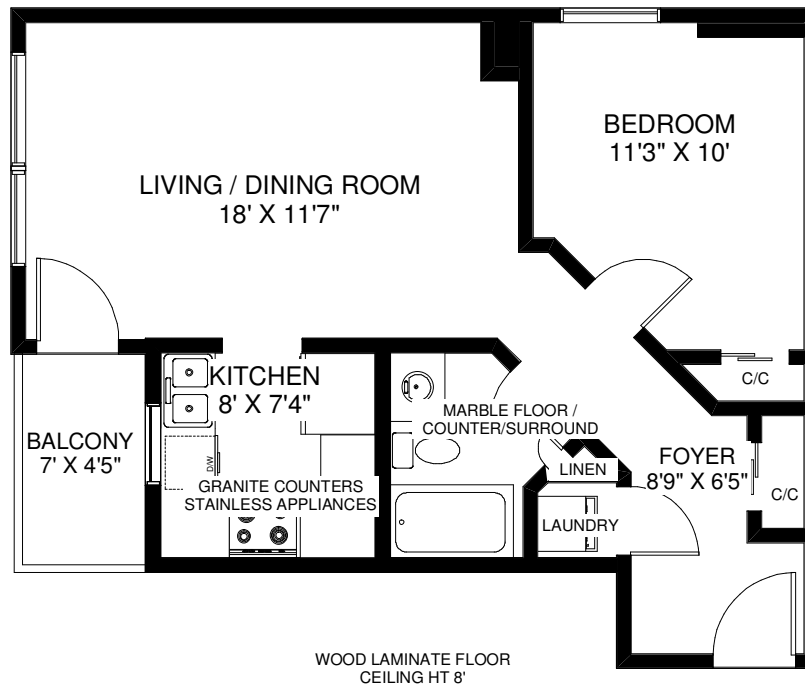

140 SIMCOE STREET UNIT #1004

THE JULIE KINNEAR TEAM
Sales Representatives
Keller Williams Neighbourhood Realty
(416) 236-1392

APPROXIMATELY 620 SQ FT

Note: Measurements & Calculations are approximate. Provided as a guideline only.