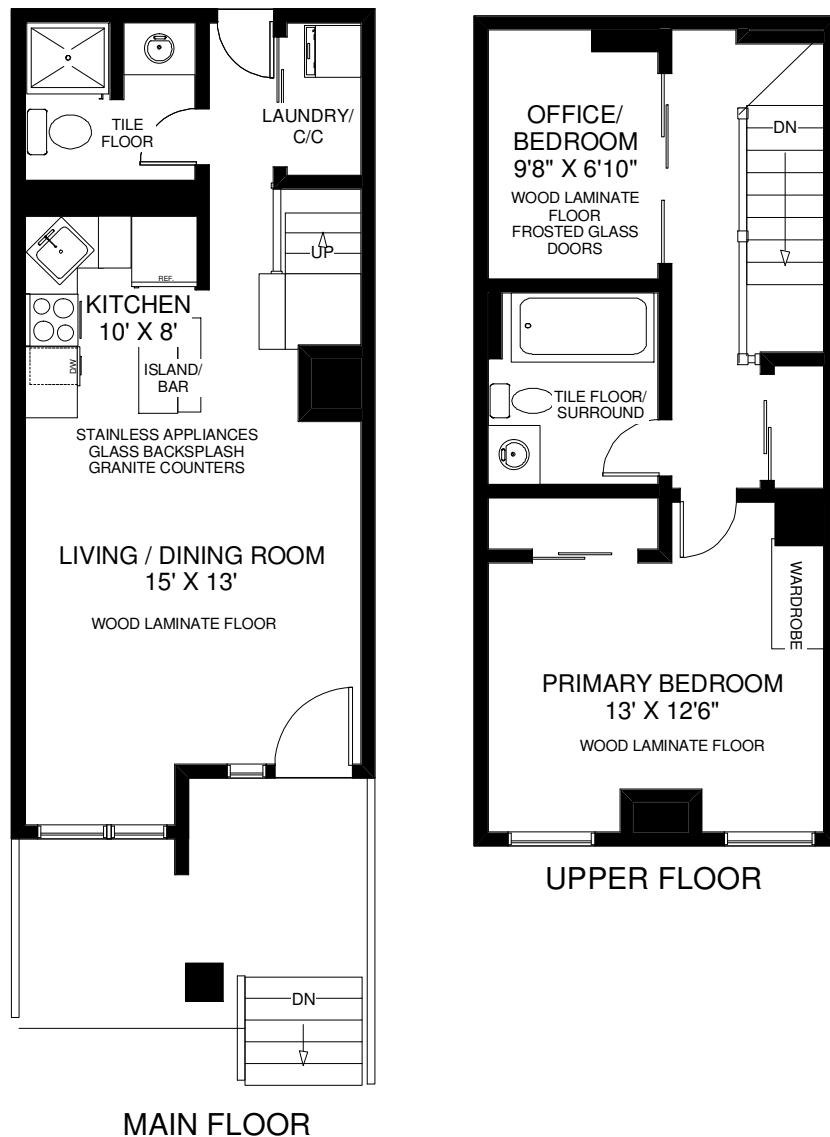

15 BRUYERES MEWS TH #108

THE JULIE KINNEAR TEAM
Sales Representatives
Keller Williams Co-Evaluation Realty
(416) 236-1392

APPROXIMATELY 865 SQ FT

Note: Measurements & Calculations are approximate. Provided as a guideline only.