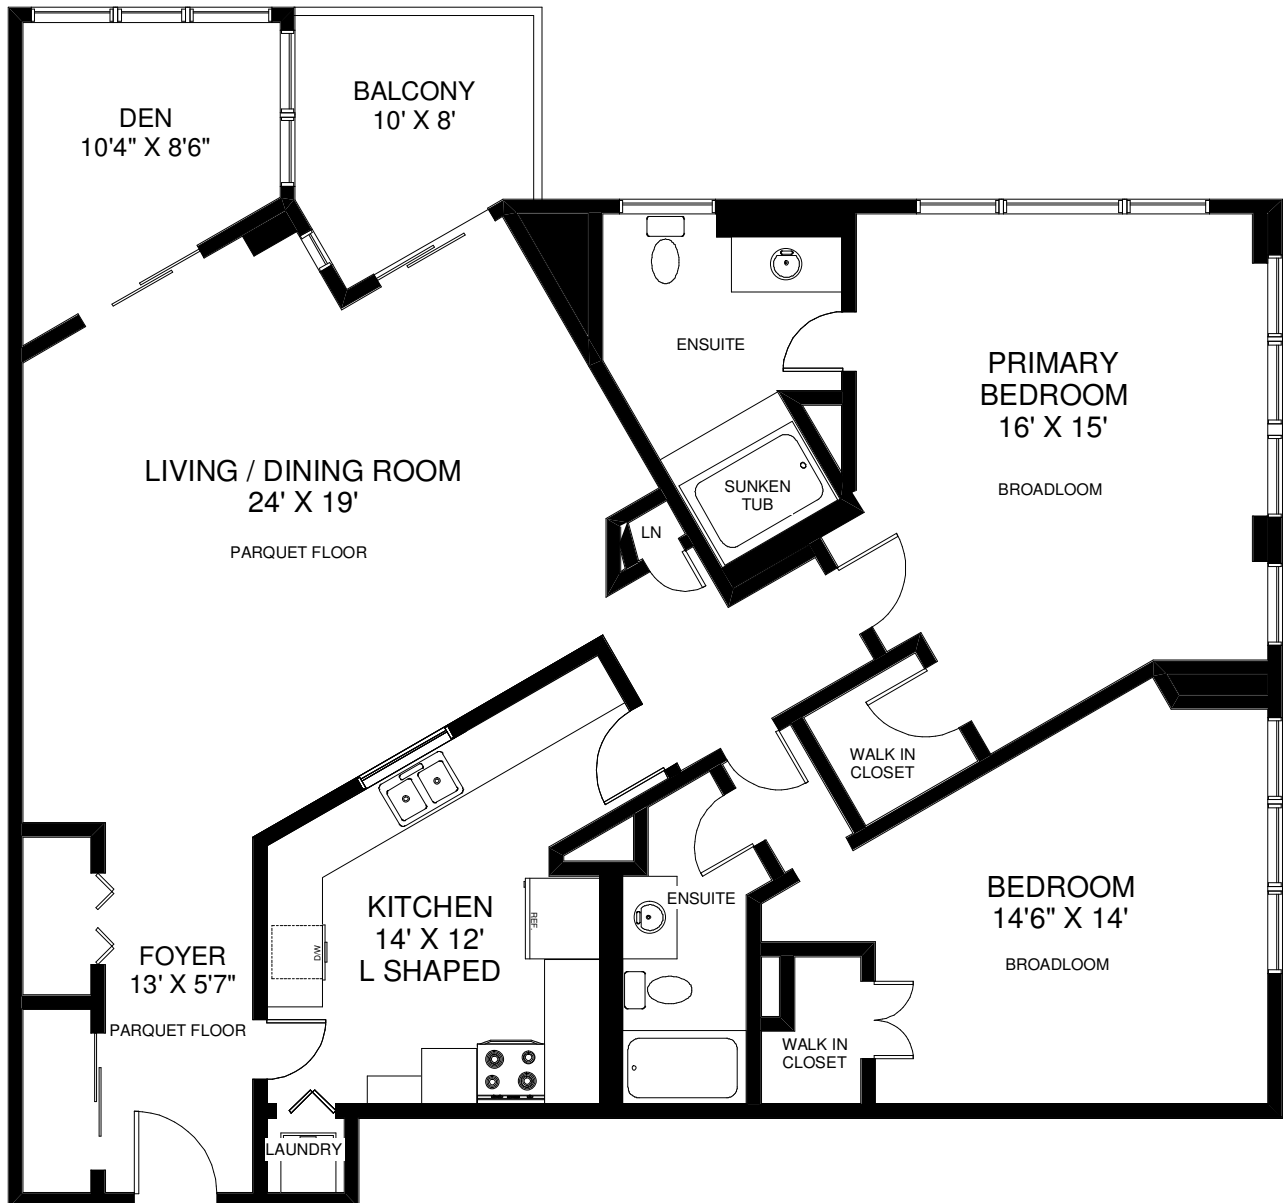

# 15 MCMURRICH STREET UNIT #902

THE JULIE KINNEAR TEAM  
Sales Representatives  
Keller Williams Neighbourhood Realty  
(416) 236-1392

CEILING HT 8'

APPROXIMATELY 1,650 SQ FT

Note: Measurements & Calculations are approximate. Provided as a guideline only.