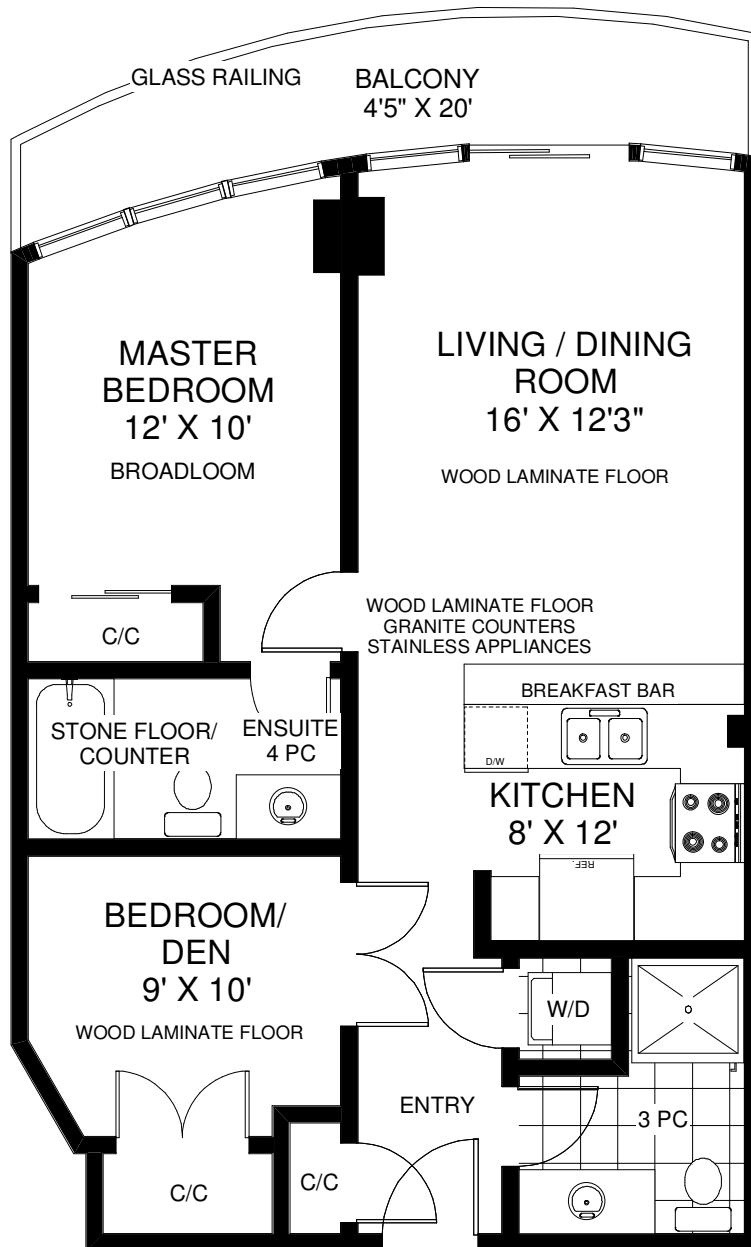

15 WINDERMERE AVENUE UNIT #1607

THE JULIE KINNEAR TEAM
Royal LePage Real Estate Services Ltd., Brokerage
(416) 762-8255

APPROXIMATELY 755 SQ FT

Note: Measurements & Calculations are approximate. Provided as a guideline only.