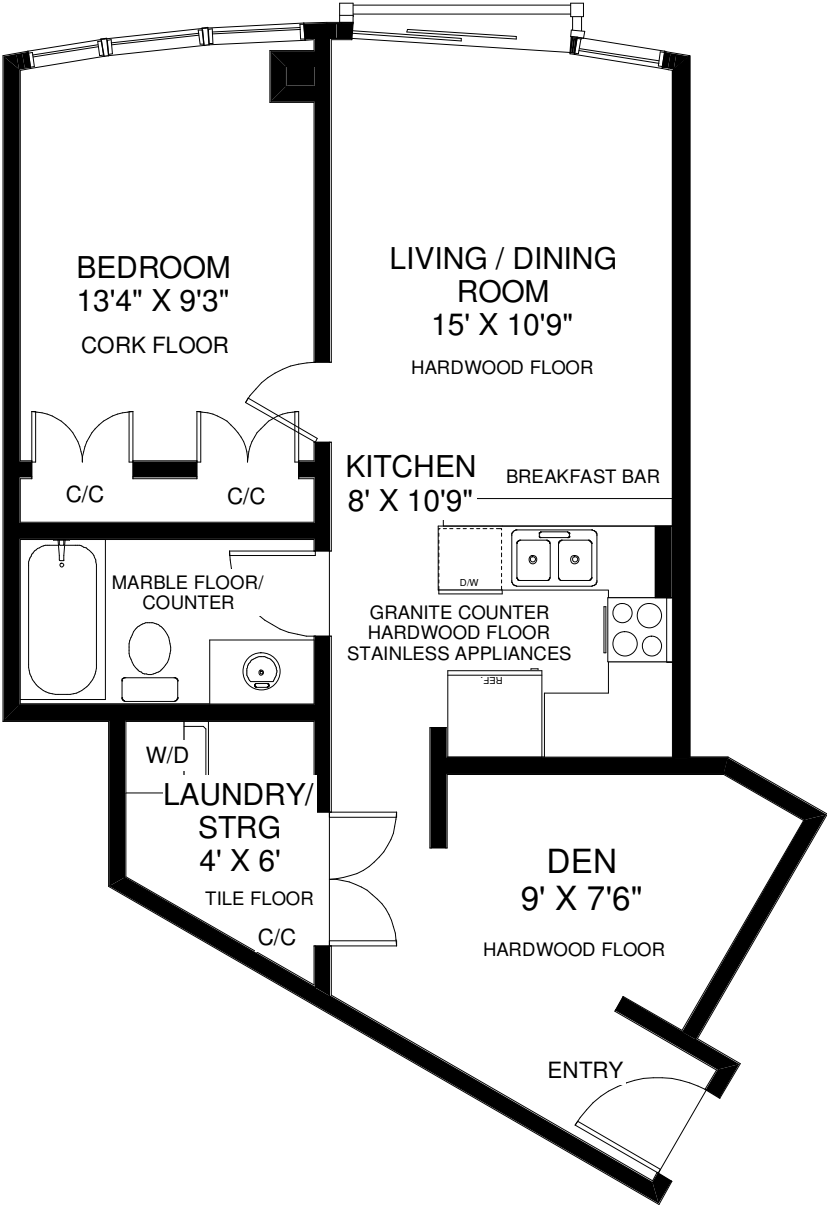

15 WINDERMERE AVENUE #911

THE JULIE KINNEAR TEAM
Royal LePage Real Estate Services Ltd., Brokerage
(416) 762-8255

APPROXIMATELY 650 SQ FT

Note: Measurements & Calculations are approximate.
Provided as a guideline only.