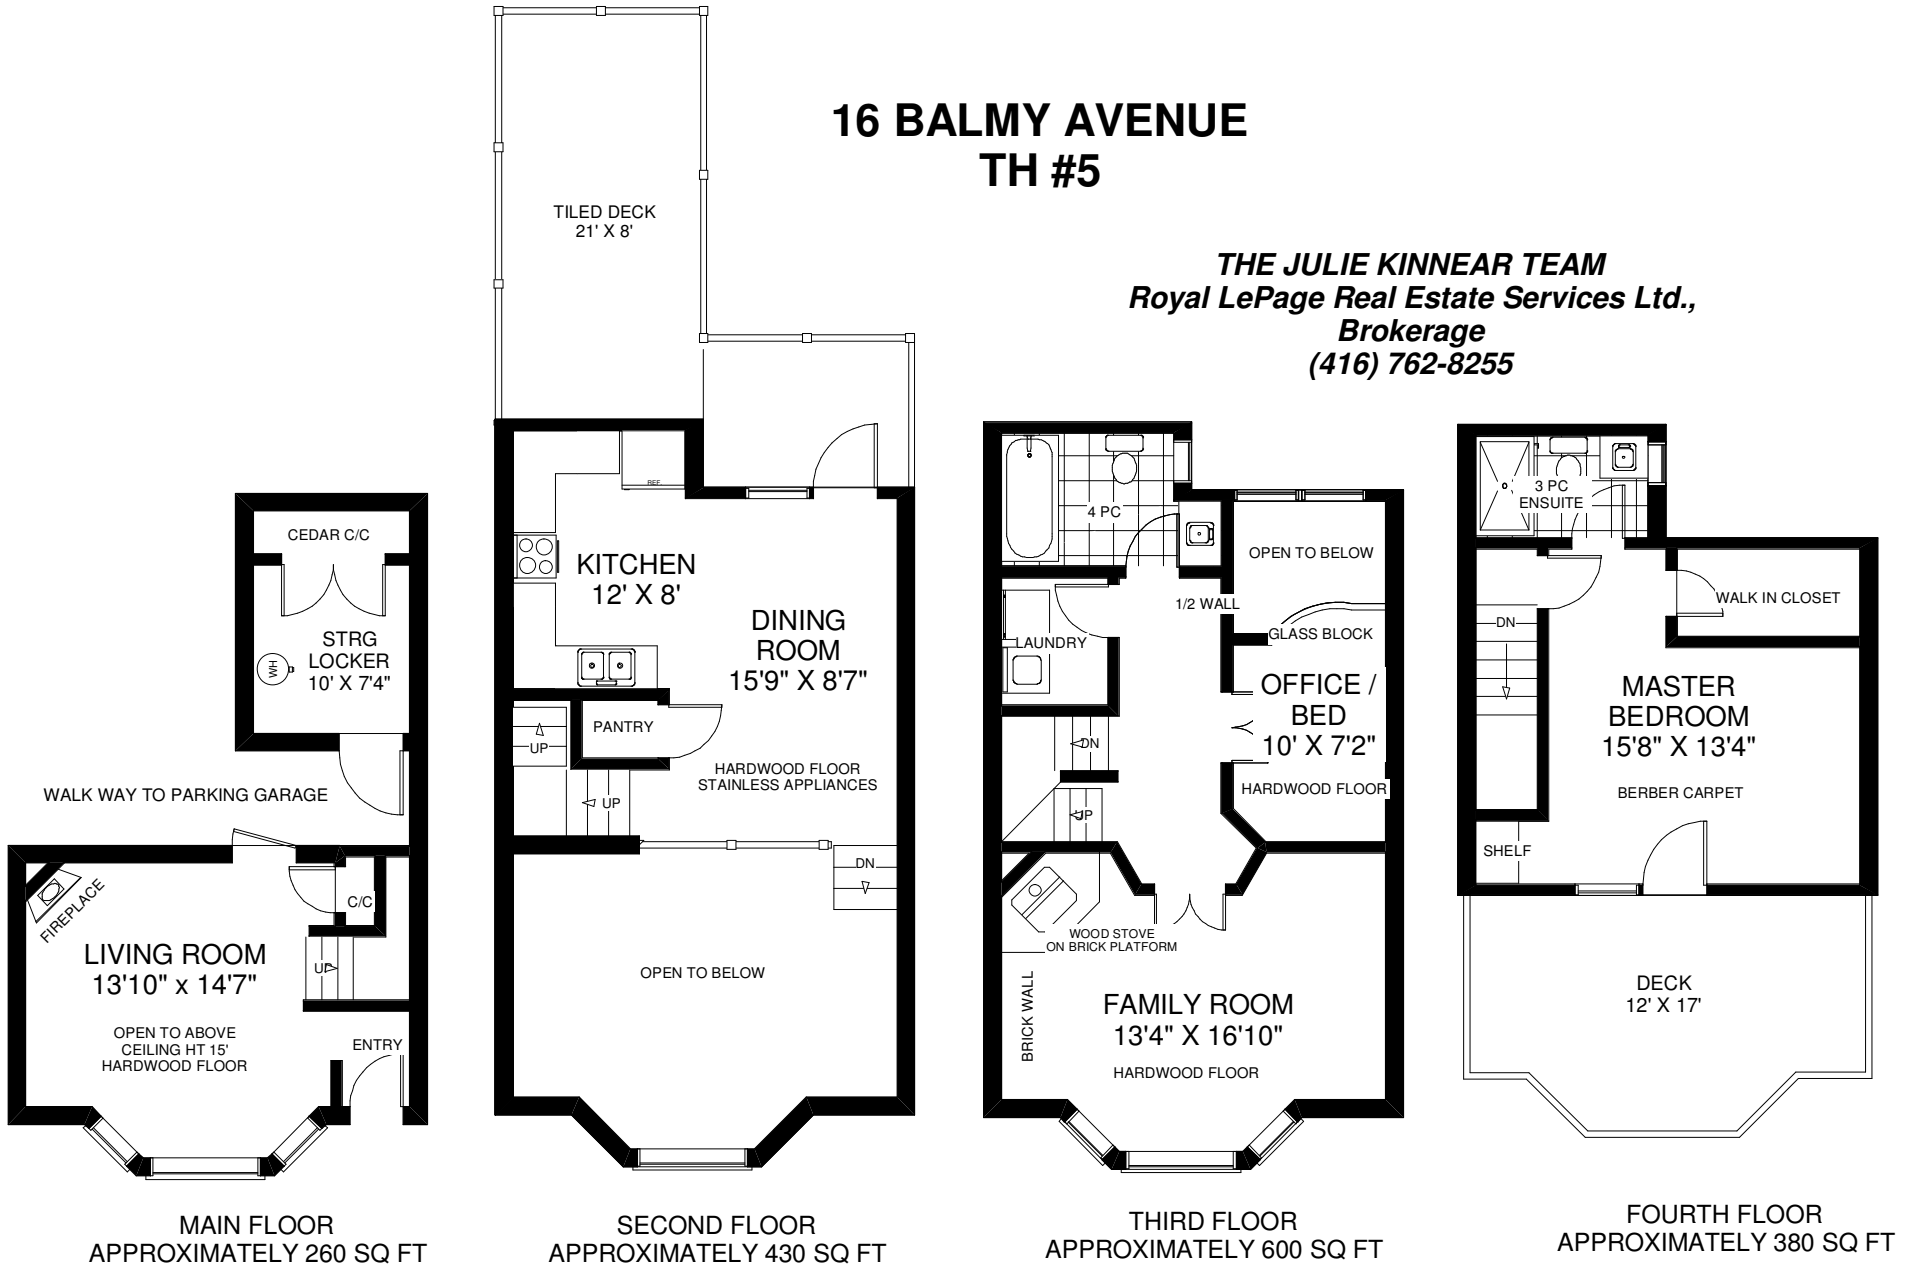

16 BALMY AVENUE TH #5

THE JULIE KINNEAR TEAM
Royal LePage Real Estate Services Ltd.,
Brokerage
(416) 762-8255

Note: Measurements & Calculations are approximate. Provided as a guideline only.