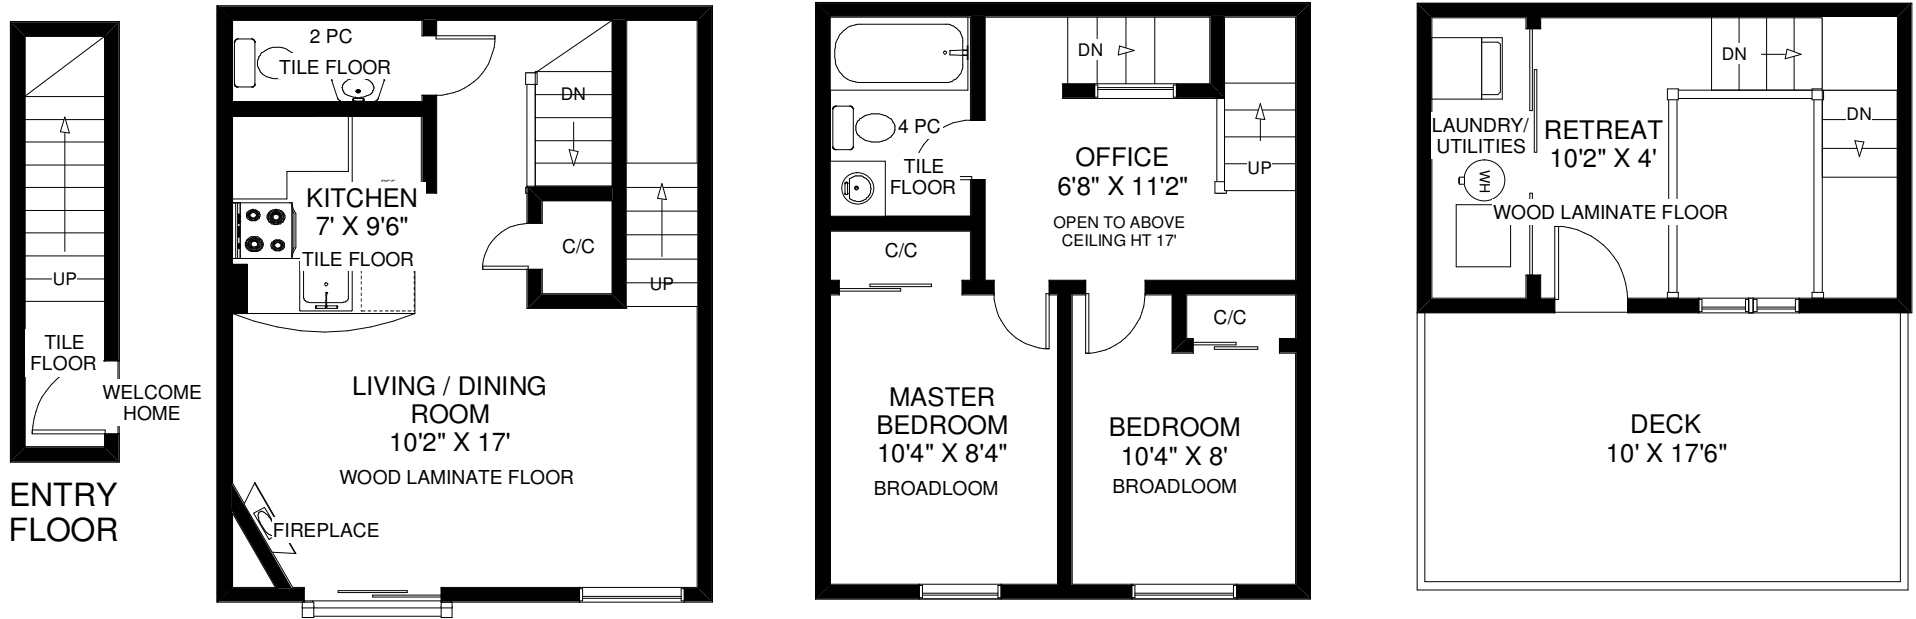

**16 LAIDLAW STREET
UNIT #912**

THE JULIE KINNEAR TEAM
Royal LePage Real Estate Services Ltd., Brokerage
(416) 762-8255

APPROXIMATELY 1,000 SQ FT

Note: Measurements & Calculations are approximate. Provided as a guideline only.