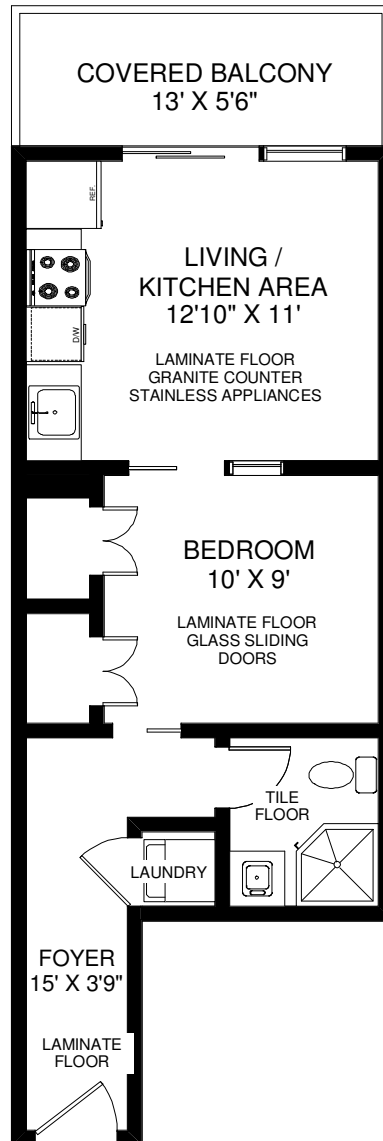

160 VANDERHOOF AVENUE UNIT #1009

THE JULIE KINNEAR TEAM
Sales Representatives
Keller Williams Neighbourhood Realty
(416) 762-5949

CEILING HT 9'

APPROXIMATELY 425 SQ FT

Note: Measurements & Calculations are approximate. Provided as a guideline only.