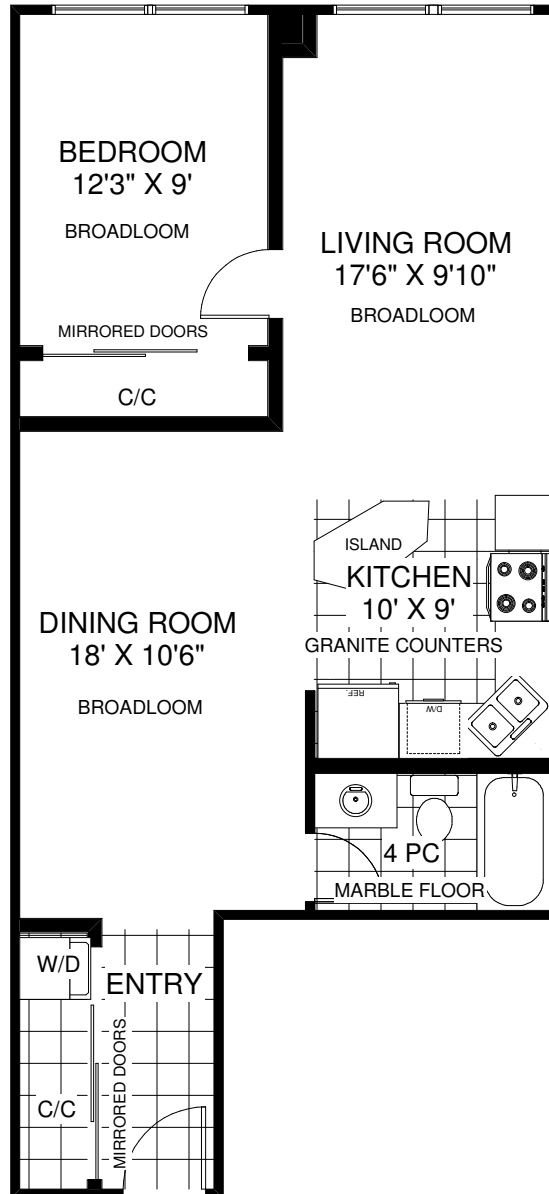

**168 SIMCOE STREET
UNIT #812**

***THE JULIE KINNEAR TEAM
Royal LePage Real Estate Services Ltd., Brokerage
(416) 762-8255***

APPROXIMATELY 759 SQ FT

Note: Measurements & Calculations are approximate. Provided as a guideline only.

**FLOOR PLANS BY KIM DORNEY
647-989-6526**