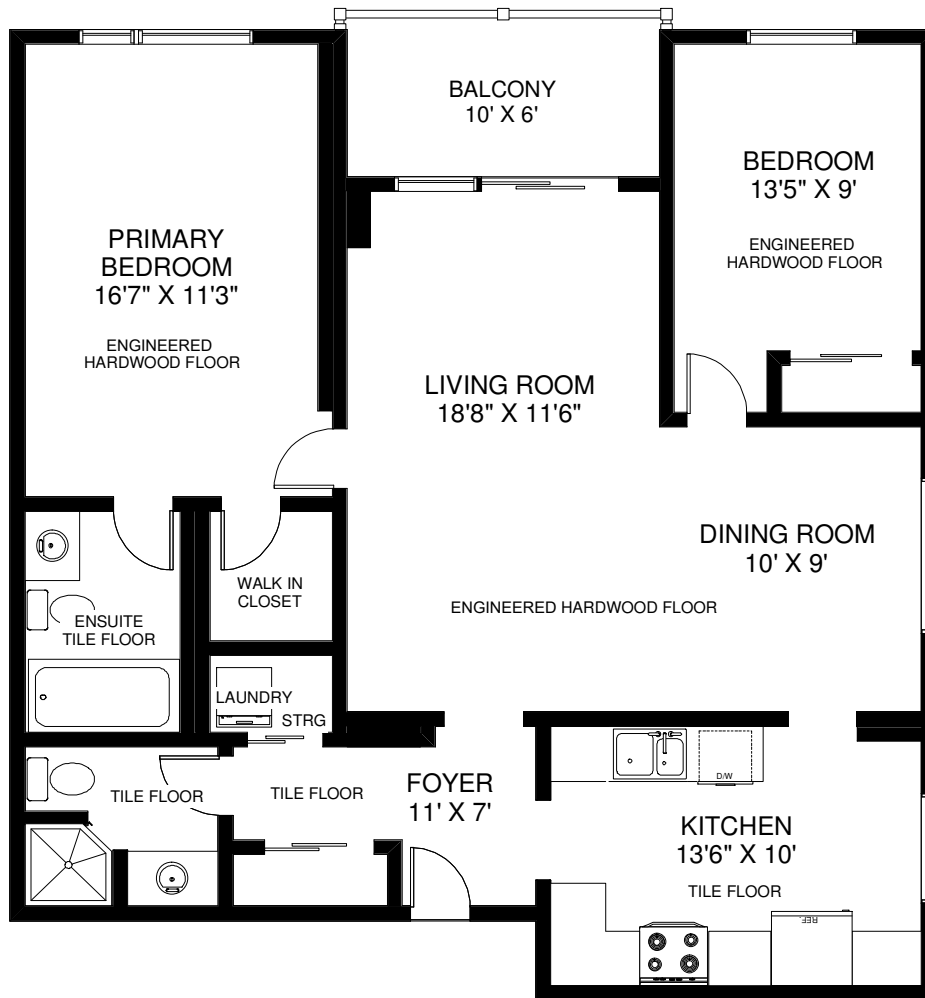

1750 BAYVIEW AVENUE UNIT #308

THE JULIE KINNEAR TEAM
Sales Representatives
Keller Williams Neighbourhood Realty
(416) 236-1392

APPROXIMATELY 1,126 SQ FT

Note: Measurements & Calculations are approximate. Provided as a guideline only.