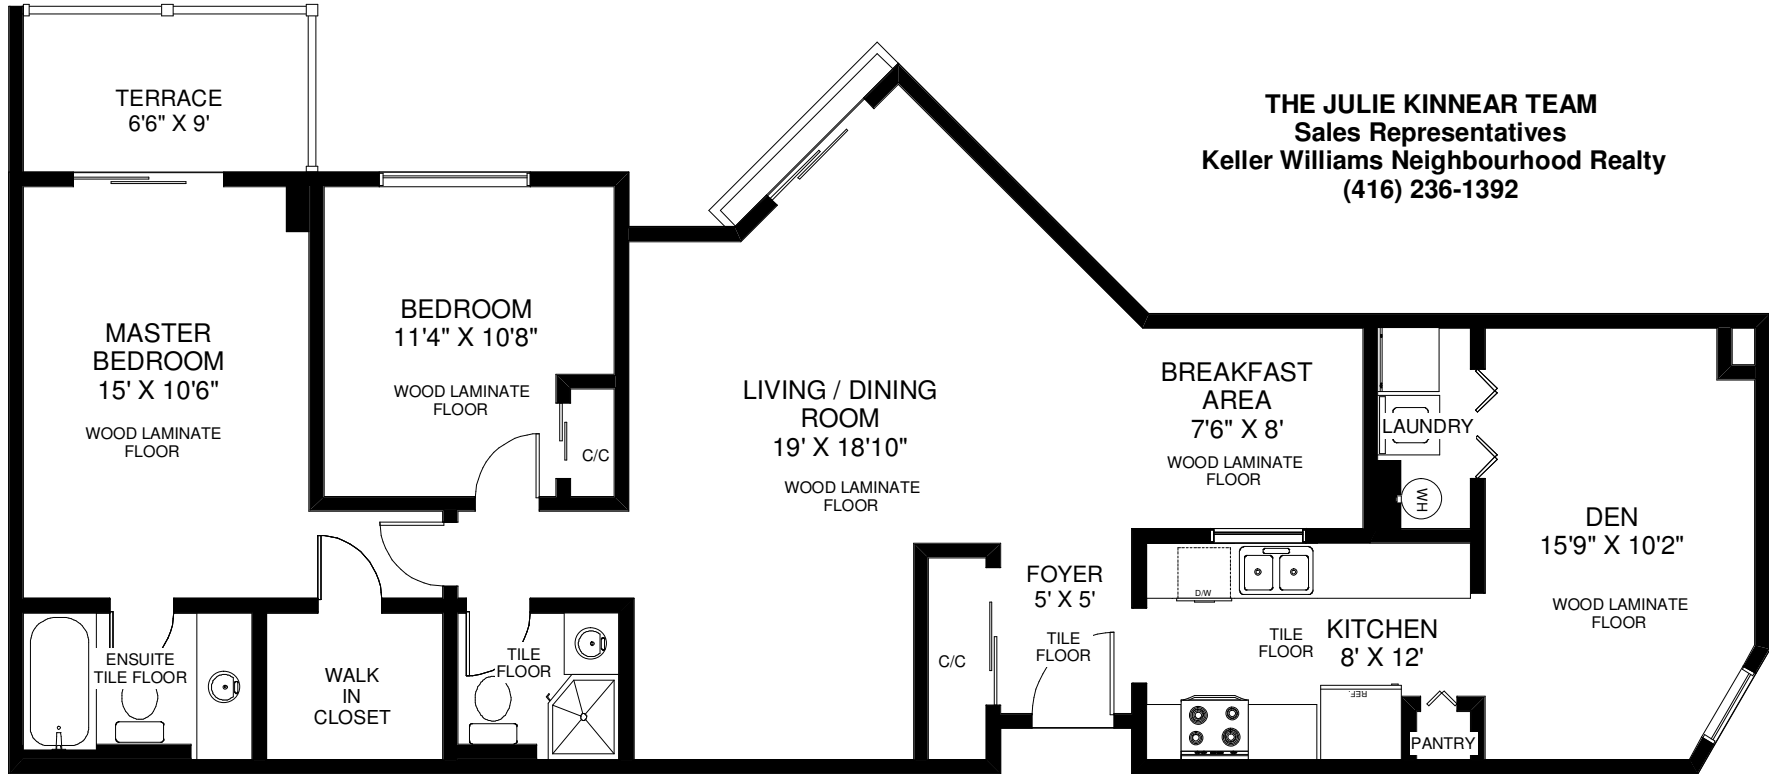

18 CONCORDE PLACE UNIT #716

THE JULIE KINNEAR TEAM
Sales Representatives
Keller Williams Neighbourhood Realty
(416) 236-1392

CEILING HT 8'

APPROXIMATELY 1,260 SQ FT

Note: Measurements & Calculations are approximate. Provided as a guideline only.