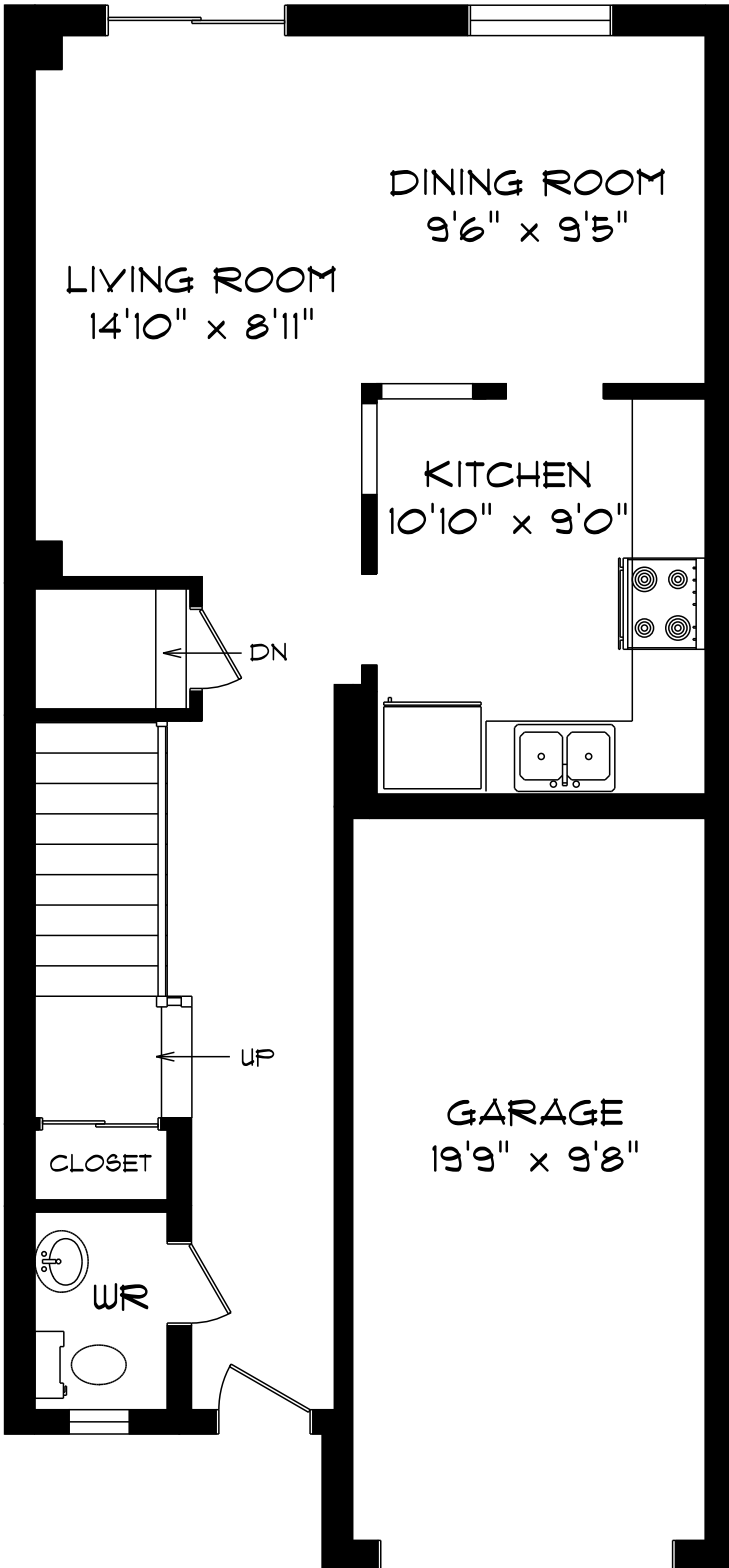

1951 RATHBURN ROAD EAST UNIT 41

**MAIN FLOOR
597 SQUARE FEET**

PLANIT
-MEASURING-

MAY - 08

ROOM SIZES SHOULD BE CONSIDERED APPROXIMATE
SINCE MEASUREMENTS ARE SUBJECT TO CERTIFICATION. E & OE.
416-361-5999

1951 RATHBURN ROAD EAST UNIT 41

**SECOND FLOOR
791 SQUARE FEET**

**PLANIT
MEASURING**

MAY - 08

ROOM SIZES SHOULD BE CONSIDERED APPROXIMATE
SINCE MEASUREMENTS ARE SUBJECT TO CERTIFICATION. E & OE.
416-361-5999