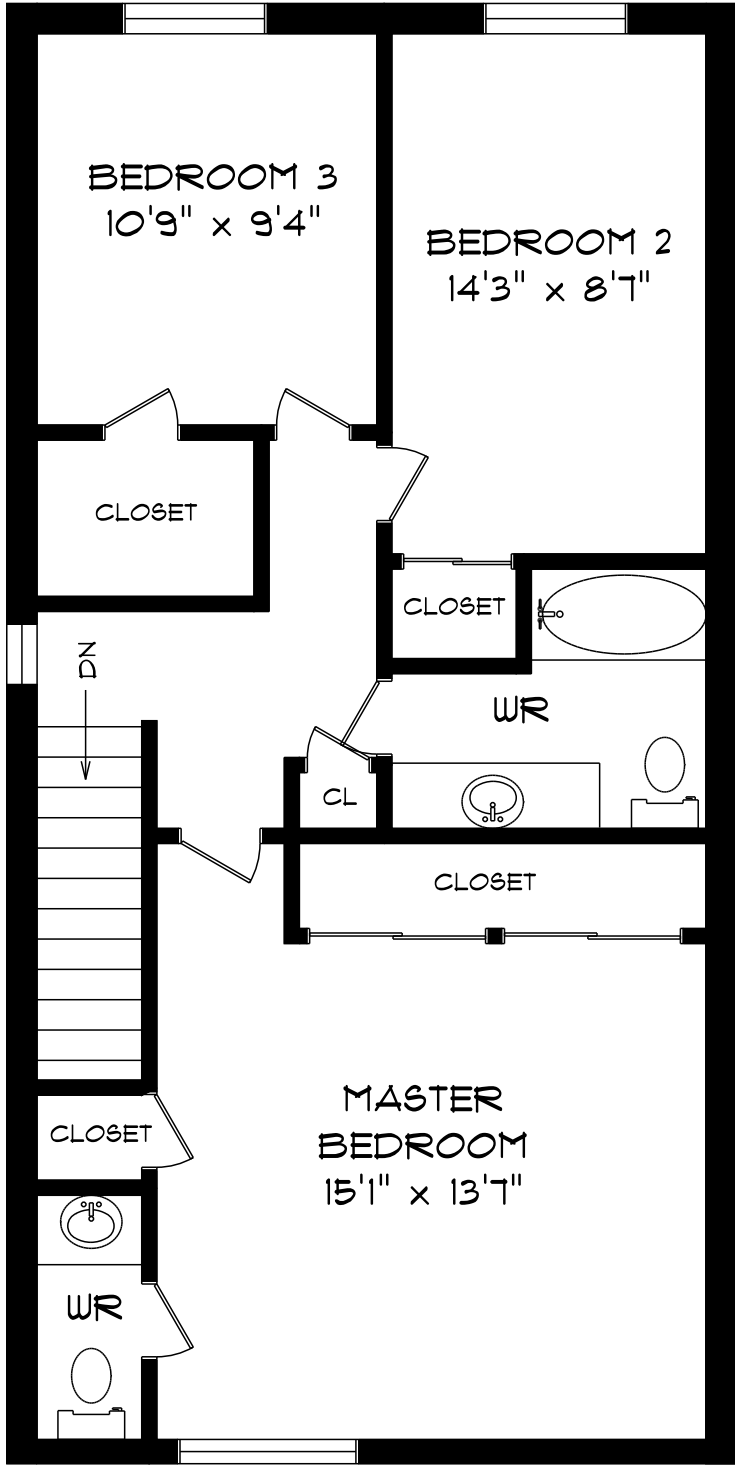

1951 RATHBURN ROAD EAST UNIT 41

**MAIN FLOOR
597 SQUARE FEET**

PLANIT
-MEASURING-

MAY - 08

ROOM SIZES SHOULD BE CONSIDERED APPROXIMATE
SINCE MEASUREMENTS ARE SUBJECT TO CERTIFICATION. E & OE.
416-361-5999

1951 RATHBURN ROAD EAST UNIT 41

**SECOND FLOOR
791 SQUARE FEET**

**PLANIT
MEASURING**

MAY - 08

ROOM SIZES SHOULD BE CONSIDERED APPROXIMATE
SINCE MEASUREMENTS ARE SUBJECT TO CERTIFICATION. E & OE.
416-361-5999