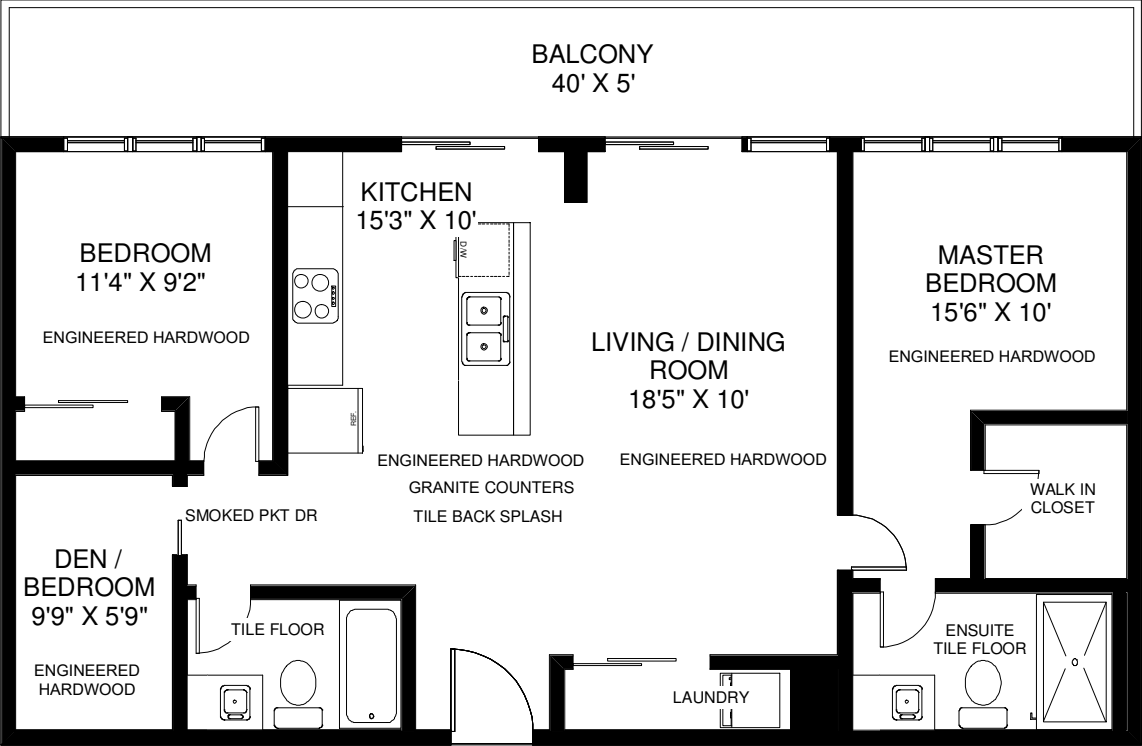

1990 BLOOR STREET WEST # 906

THE JULIE KINNEAR TEAM
Sales Representatives
Keller Williams Neighbourhood Realty
(416) 236-1392

CEILING HT 9'

APPROXIMATELY 915 SQ FT

Note: Measurements & Calculations are approximate. Provided as a guideline only.