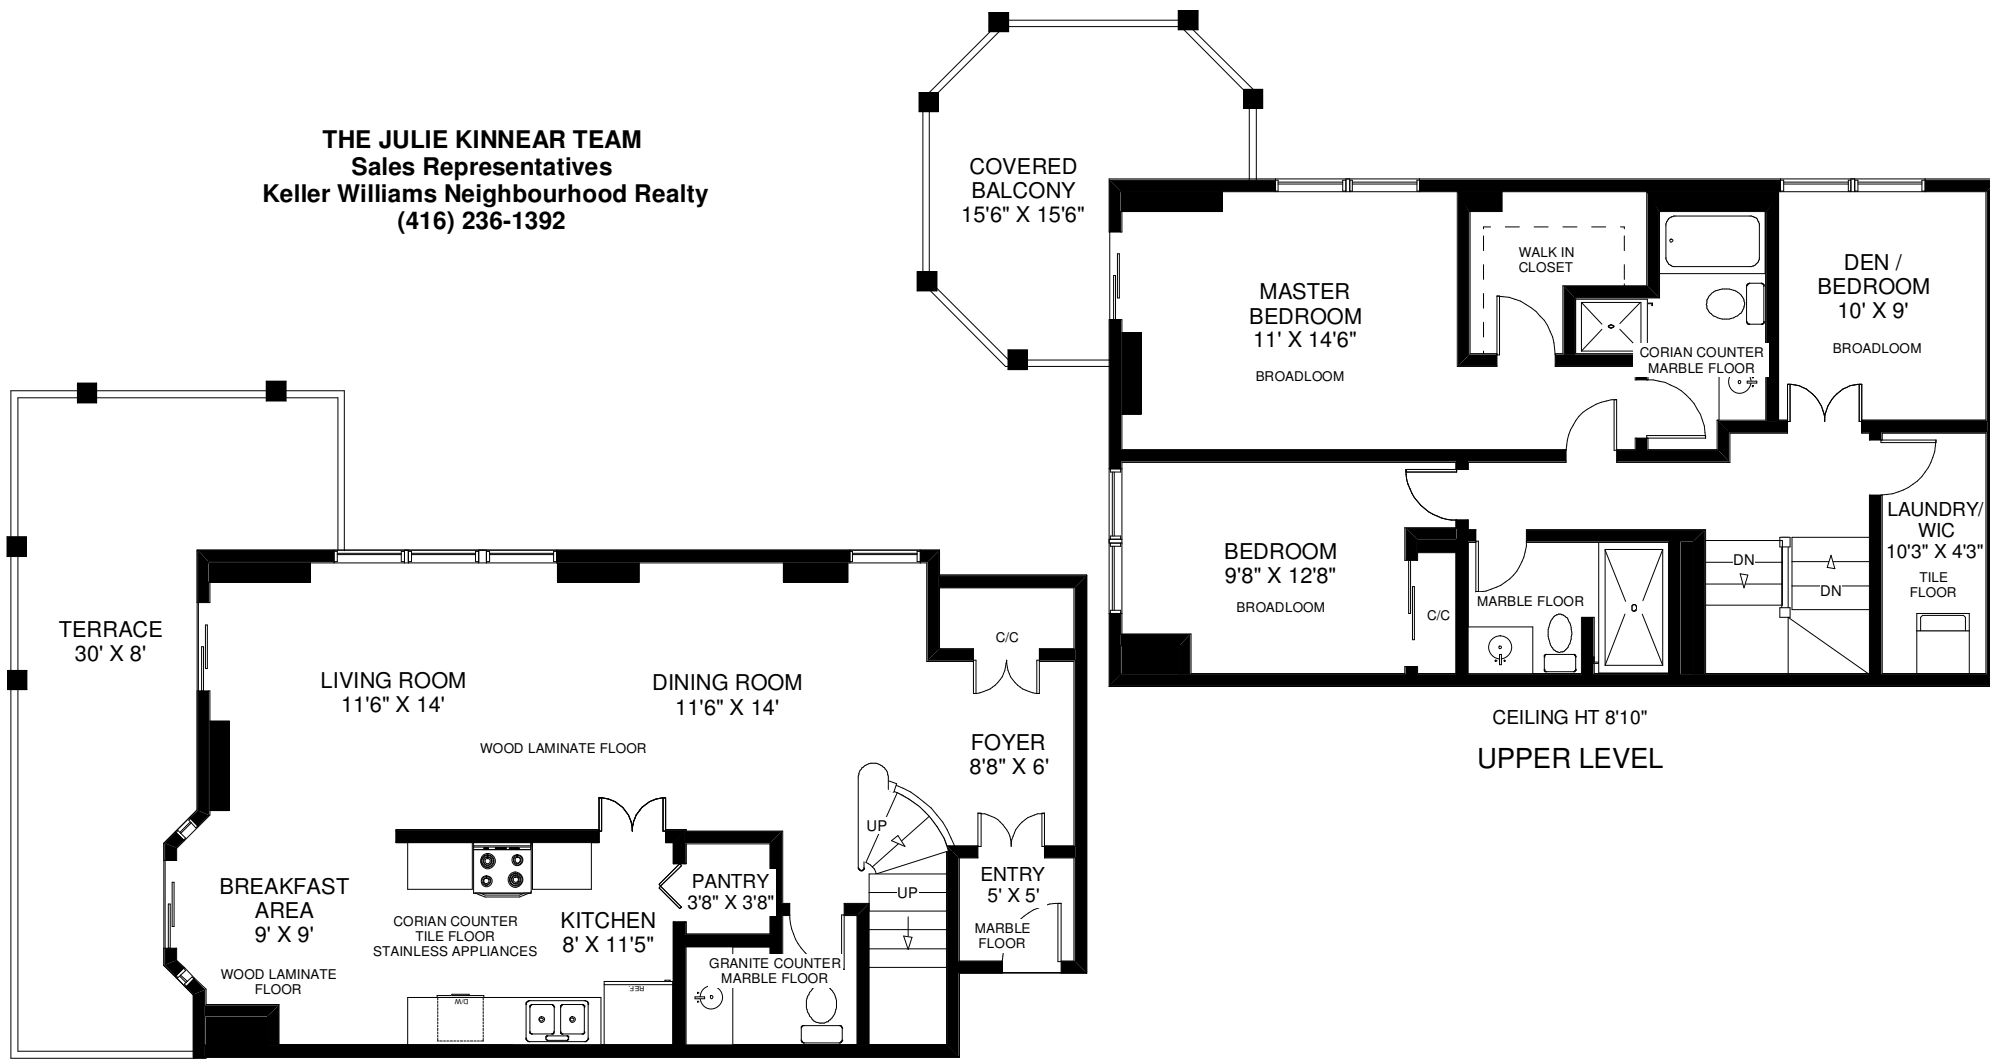

2 ABERFOYLE CRESCENT SUITE #105

THE JULIE KINNEAR TEAM
Sales Representatives
Keller Williams Neighbourhood Realty
(416) 236-1392

CEILING HT 9'9"

GROUND LEVEL

CEILING HT 8'10"
UPPER LEVEL

APPROXIMATELY 1,620 SQ FT

Note: Measurements & Calculations are approximate. Provided as a guideline only.