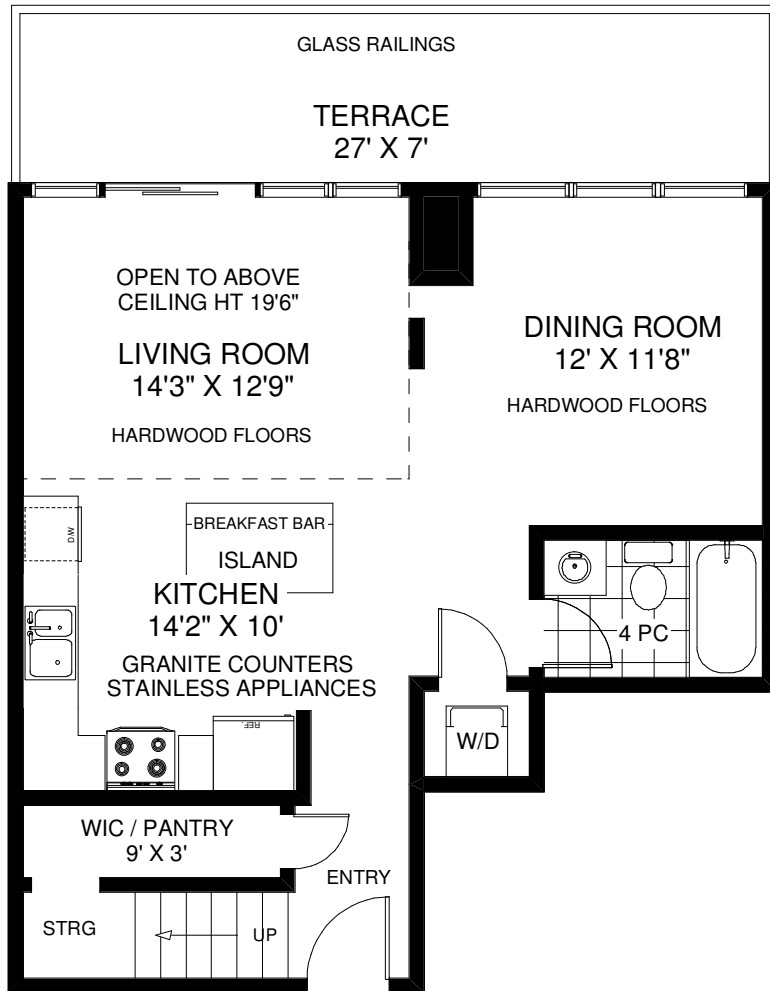

2 FIELDWAY ROAD PENTHOUSE #5

THE JULIE KINNEAR TEAM
Royal LePage Real Estate Services Ltd., Brokerage
(416) 762-8255

APPROXIMATELY 1,200 SQ FT

Note: Measurements & Calculations are approximate. Provided as a guideline only.