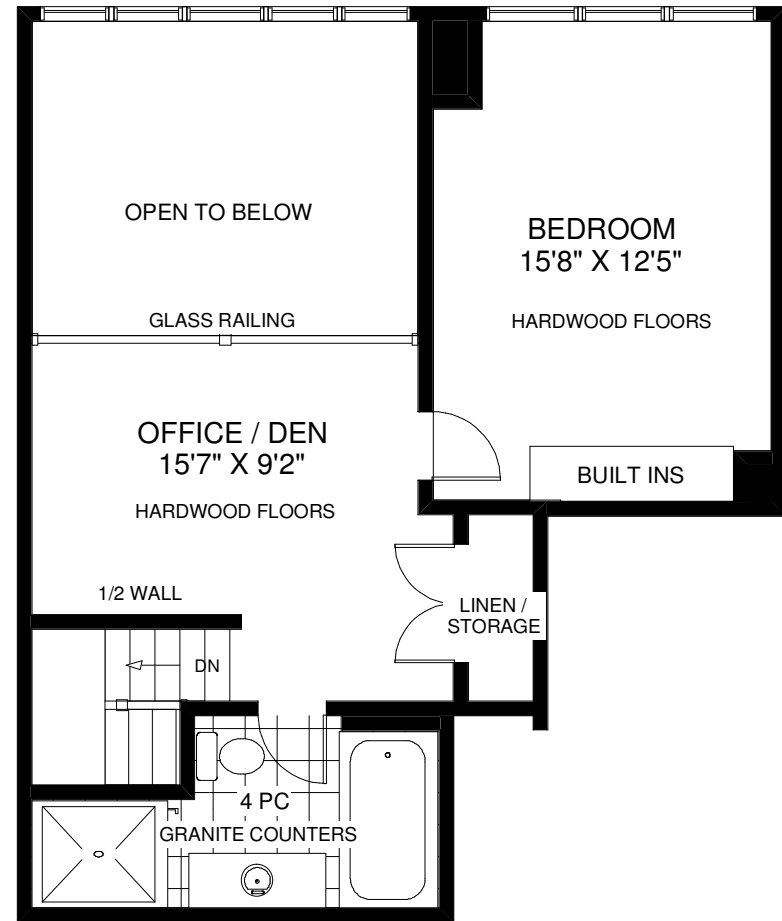

2 FIELDWAY ROAD PENTHOUSE #5

THE JULIE KINNEAR TEAM
Royal LePage Real Estate Services Ltd., Brokerage
(416) 762-8255

APPROXIMATELY 1,200 SQ FT

Note: Measurements & Calculations are approximate. Provided as a guideline only.