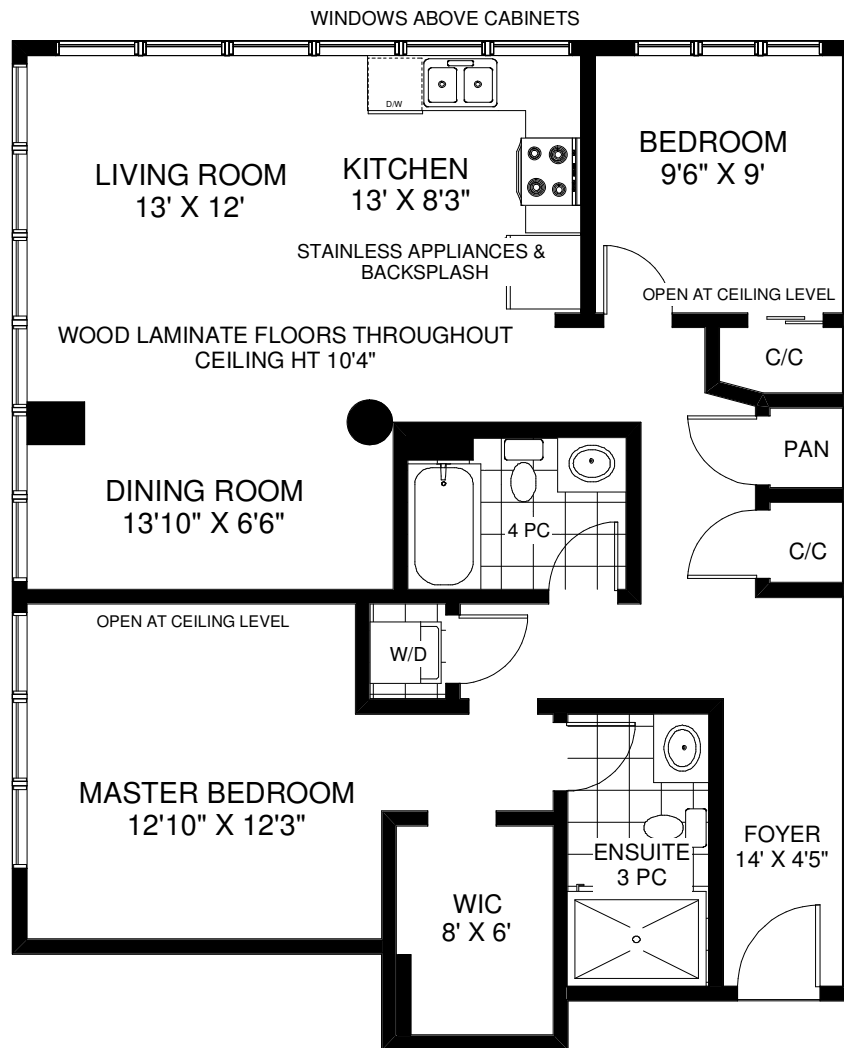

2 FIELDWAY ROAD UNIT #1114

THE JULIE KINNEAR TEAM
Royal LePage Real Estate Services Ltd., Brokerage
(416) 762-8255

APPROXIMATELY 1,060 SQ FT

Note: Measurements & Calculations are approximate. Provided as a guideline only.