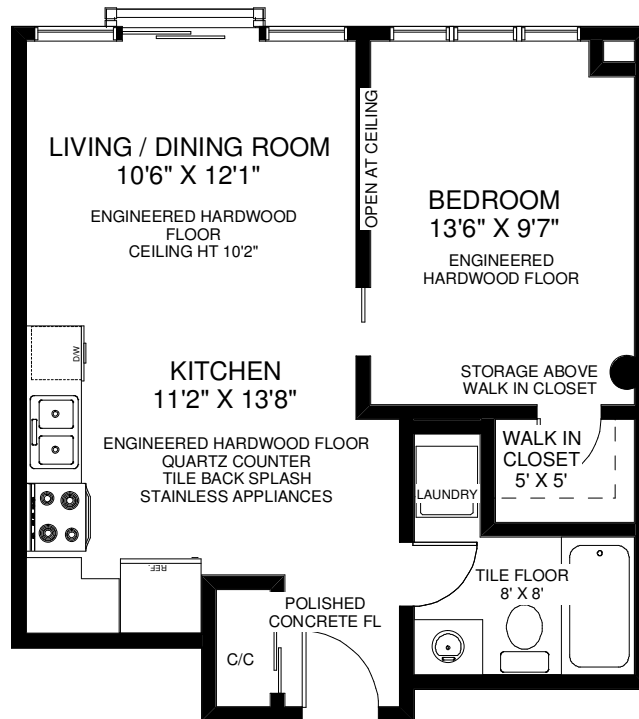

2 FIELDWAY ROAD UNIT #602

THE JULIE KINNEAR TEAM
Sales Representatives
Keller Williams Neighbourhood Realty
(416) 236-1392

APPROXIMATELY 560 SQ FT

Note: Measurements & Calculations are approximate. Provided as a guideline only.