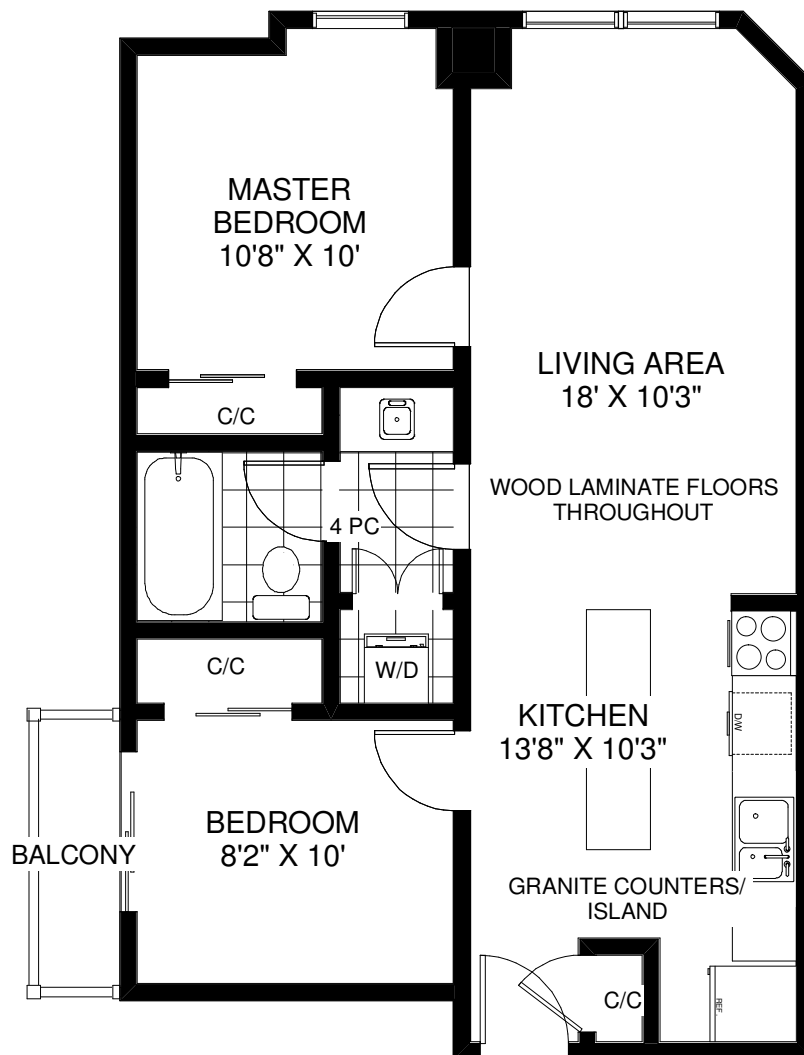

20 BLUE JAYS WAY UNIT #1421

THE JULIE KINNEAR TEAM
Royal LePage Real Estate Services Ltd., Brokerage
(416) 762-8255

APPROXIMATELY 680 SQ FT

Note: Measurements & Calculations are approximate. Provided as a guideline only.