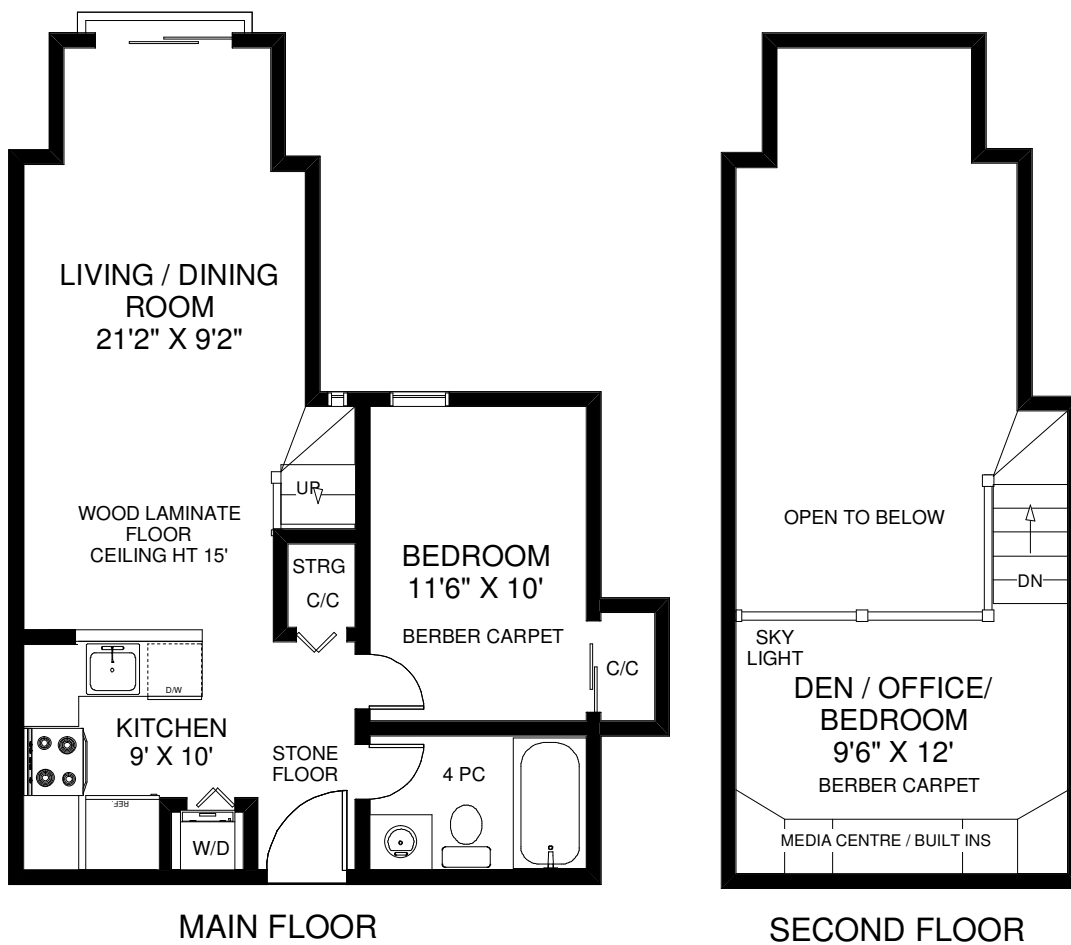

# 217 SAINT GEORGE STREET UNIT #44

THE JULIE KINNEAR TEAM  
Royal LePage Real Estate Services Ltd., Brokerage  
(416) 762-8255

MAIN FLOOR

SECOND FLOOR

APPROXIMATELY 670 SQ FT

Note: Measurements & Calculations are approximate. Provided as a guideline only.