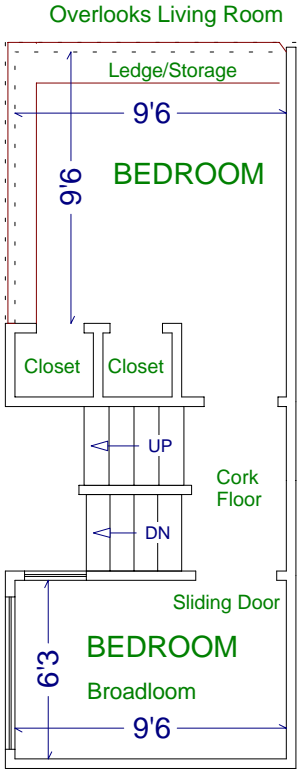

# 21 NASSAU STREET, UNIT 405

**JULIE KINNEAR**

Sales Representative

(416) 762-8255

Royal LePage Real Estate Services Ltd.

Please note: Measurements may not be 100% accurate. Floor plans are provided for convenience and are to be used as a guideline only.