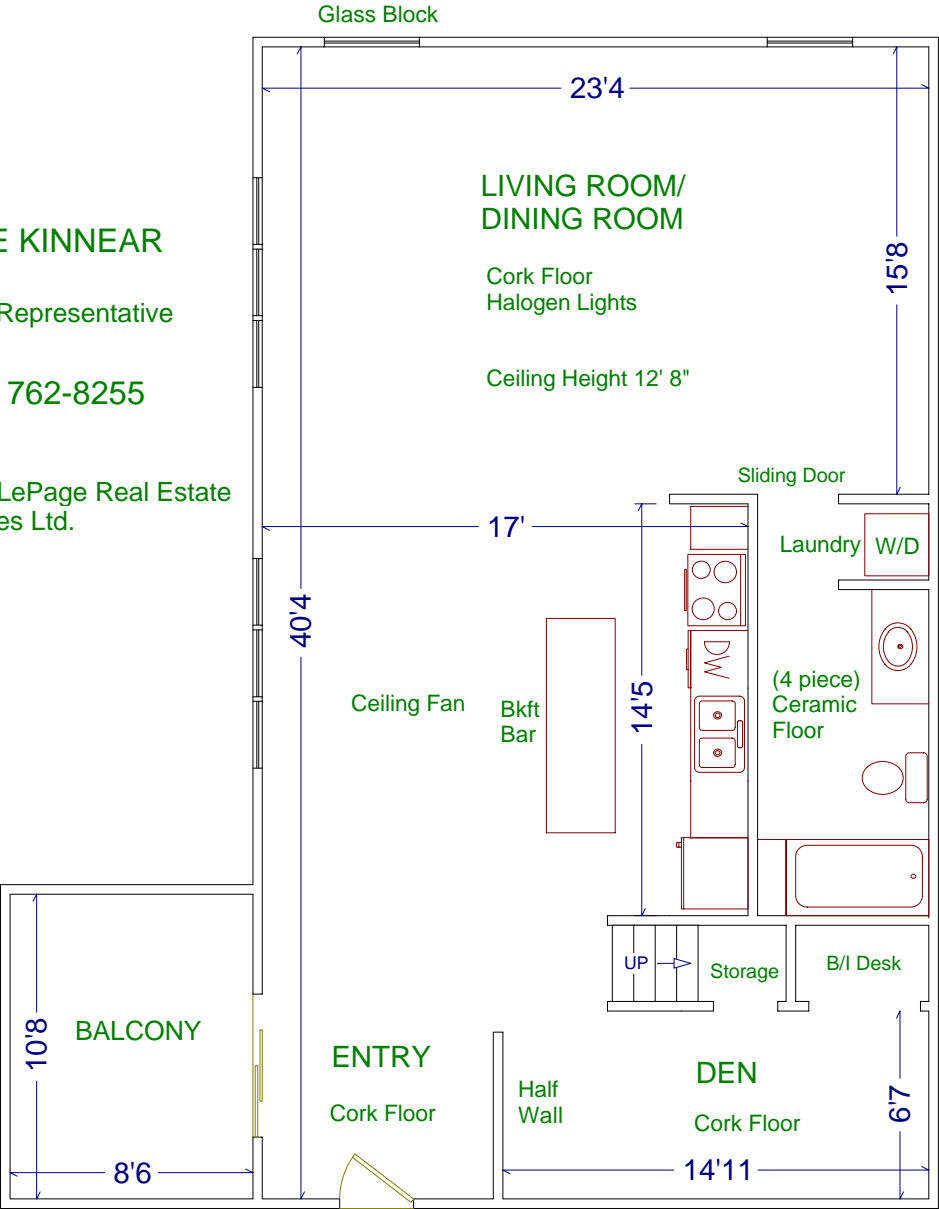

# 21 NASSAU STREET, UNIT 405

**JULIE KINNEAR**

Sales Representative

(416) 762-8255

Royal LePage Real Estate Services Ltd.

Please note: Measurements may not be 100% accurate. Floor plans are provided for convenience and are to be used as a guideline only.