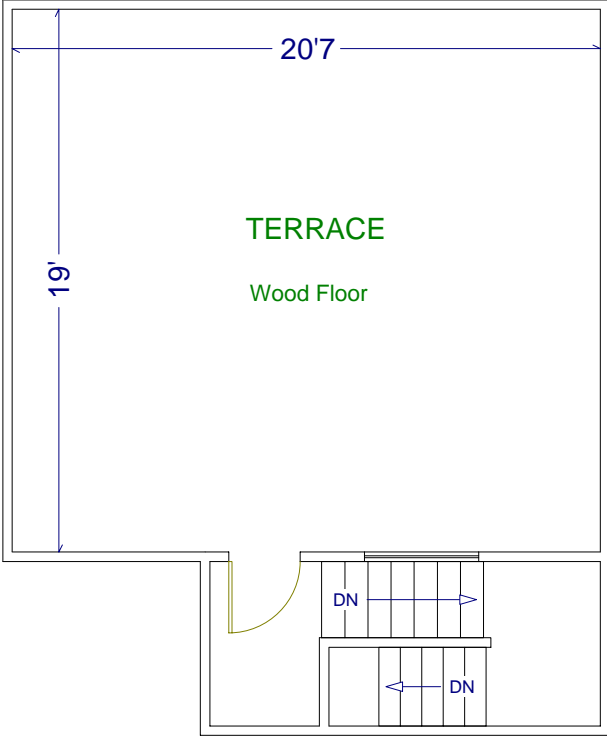

# 21 NASSAU STREET, UNIT 405

**JULIE KINNEAR**

Sales Representative

(416) 762-8255

Royal LePage Real Estate Services Ltd.

Please note: Measurements may not be 100% accurate. Floor plans are provided for convenience and are to be used as a guideline only.