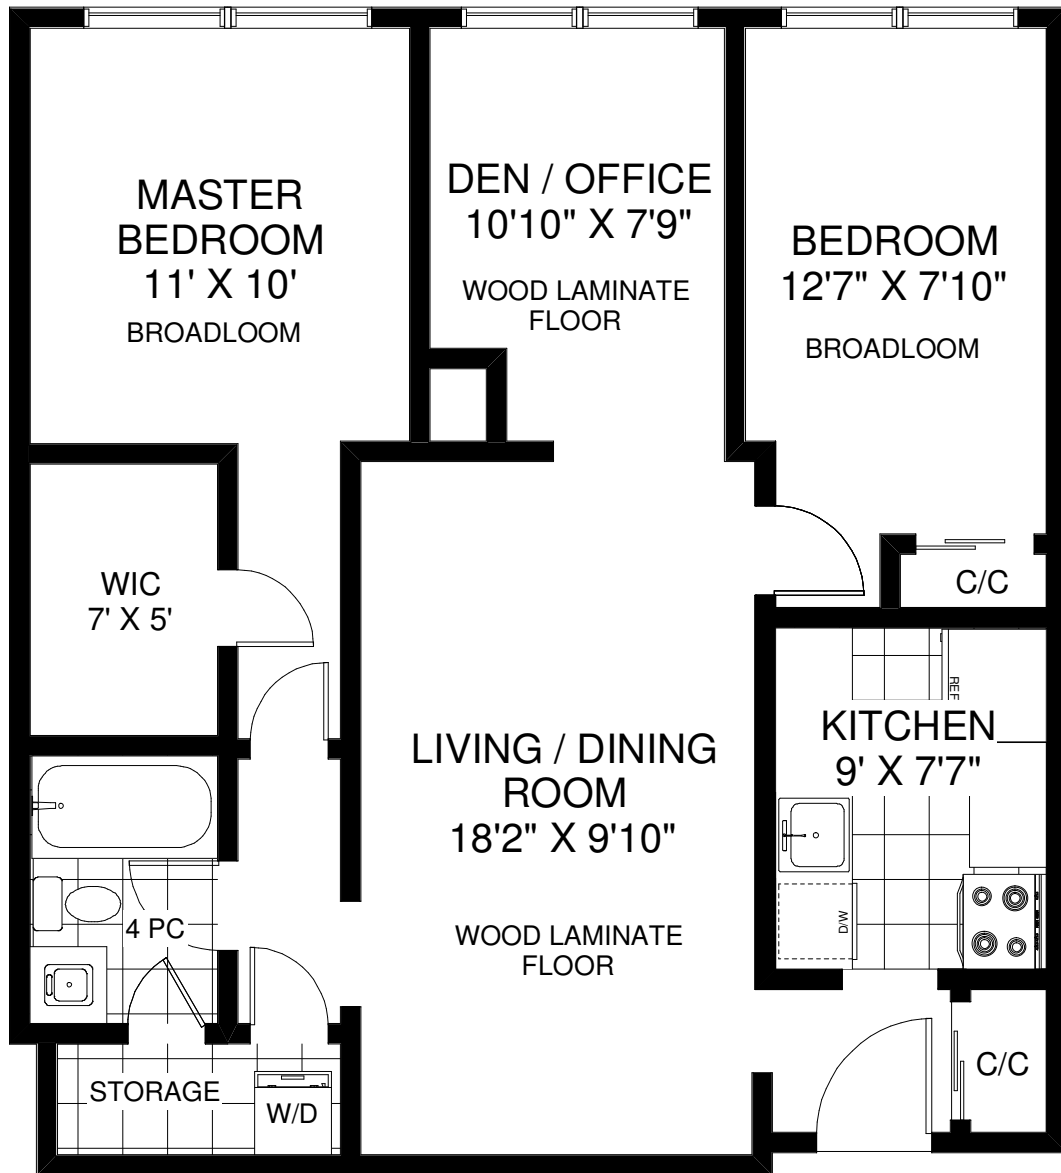

222 THE ESPLANADE UNIT # 633

APPROXIMATELY 830 SQ FT

Note: Measurements & Calculations are approximate. Provided as a guideline only.