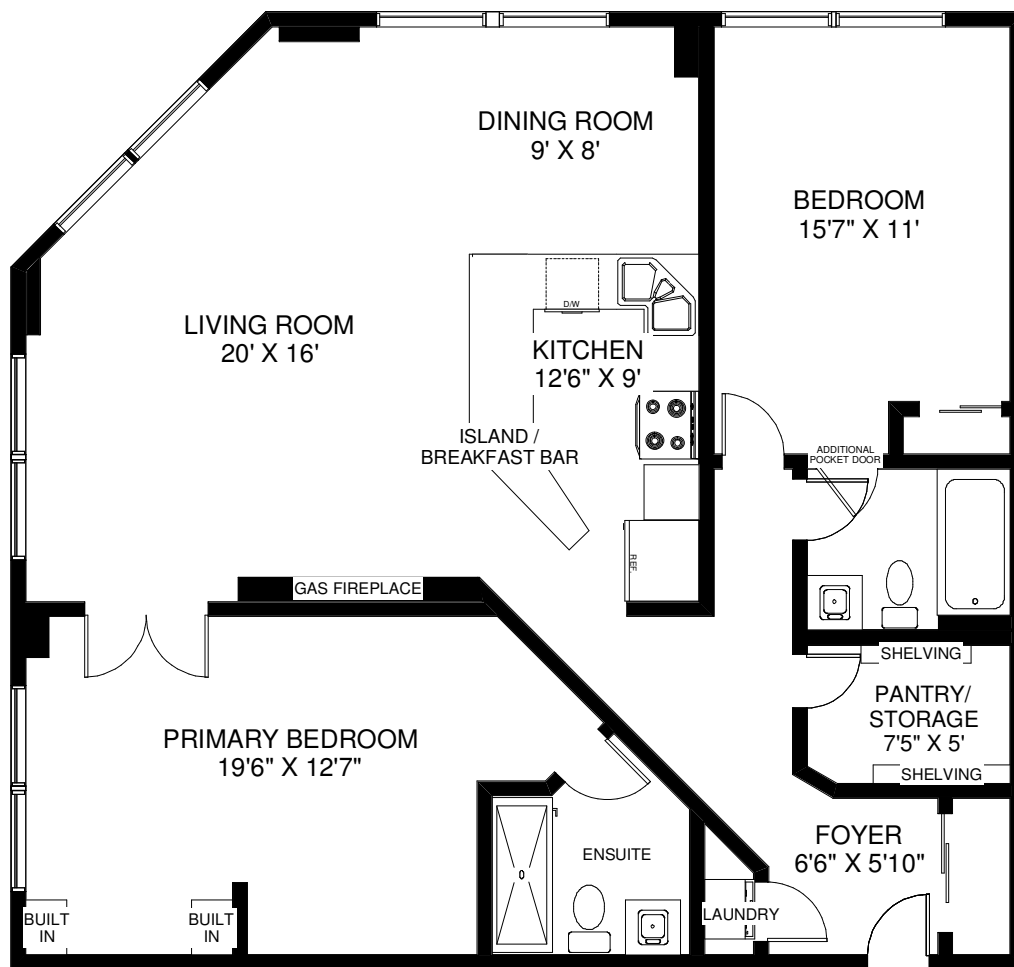

# 2267 LAKESHORE BOULEVARD WEST SUITE #513

**THE JULIE KINNEAR TEAM**  
**Sales Representatives**  
**Keller Williams Neighbourhood Realty**  
**(416) 236-1392**

APPROXIMATELY 1,250 SQ FT

Note: Measurements & Calculations are approximate. Provided as a guideline only.