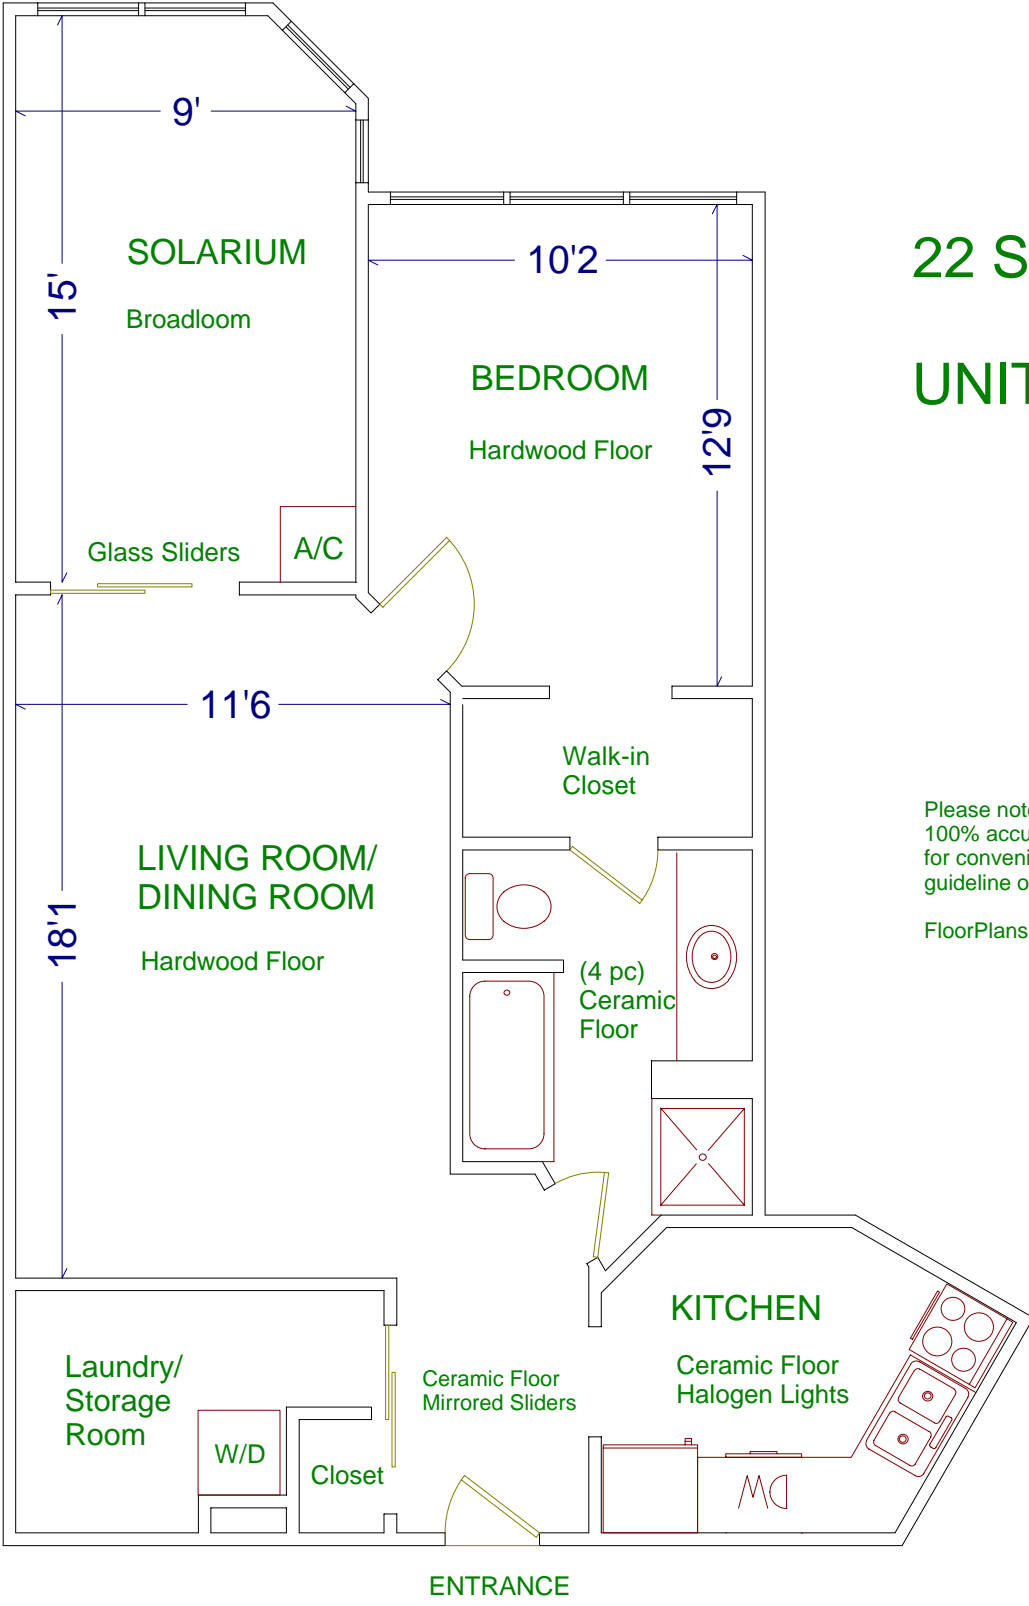

22 SOUTHPORT STREET UNIT 632

Please note: Measurements may not be 100% accurate. Floor plans are provided for convenience and are to be used as a guideline only.

FloorPlans Unlimited (416) 766-7479