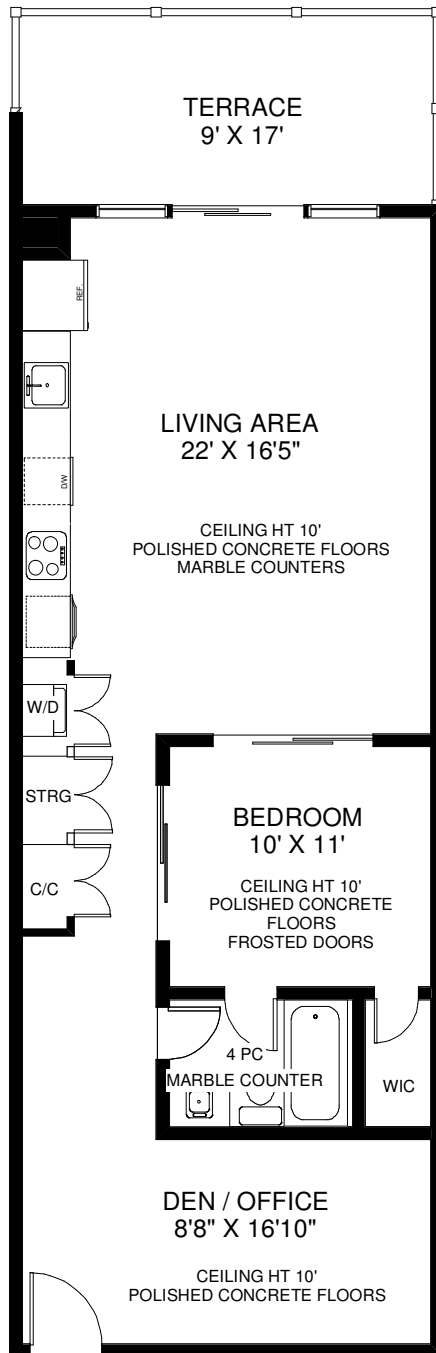

23 BRANT STREET UNIT #506

THE JULIE KINNEAR TEAM
Royal LePage Real Estate Services Ltd.,
Brokerage
(416) 762-8255

APPROXIMATELY 880 SQ FT

Note: Measurements & Calculations are approximate. Provided as a guideline only.