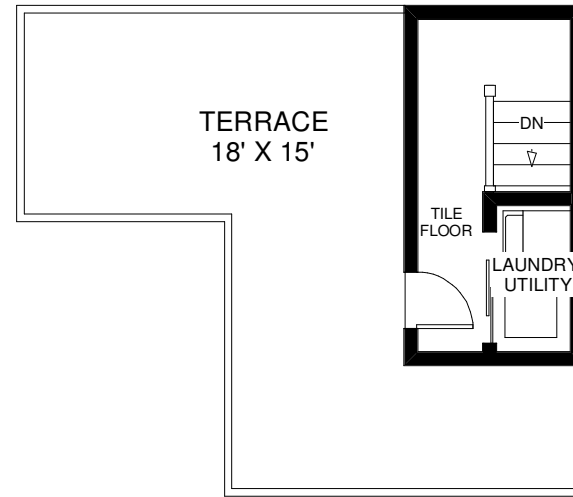

23 SUDBURY STREET UNIT #2304

THE JULIE KINNEAR TEAM
Keller Williams Neighbourhood Realty
(416) 236-1392

MAIN FLOORS
APPROXIMATELY 530 SQ FT

UPPER FLOORS
APPROXIMATELY 550 SQ FT

Note: Measurements & Calculations are approximate.
Provided as a guideline only.