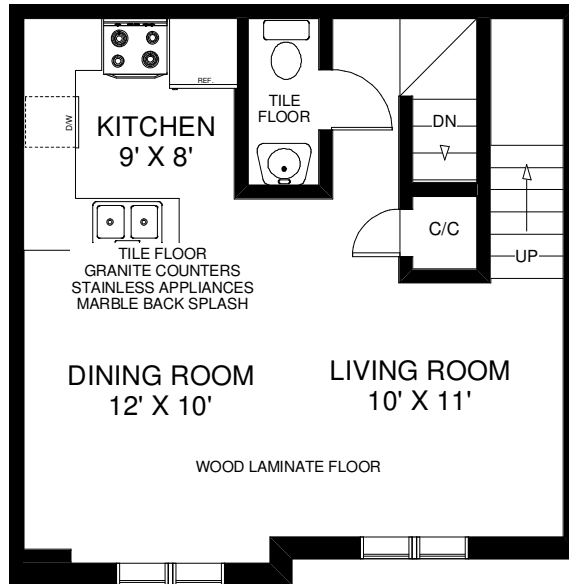

23 SUDBURY STREET UNIT #2304

THE JULIE KINNEAR TEAM
Keller Williams Neighbourhood Realty
(416) 236-1392

MAIN FLOORS
APPROXIMATELY 530 SQ FT

UPPER FLOORS
APPROXIMATELY 550 SQ FT

Note: Measurements & Calculations are approximate.
Provided as a guideline only.