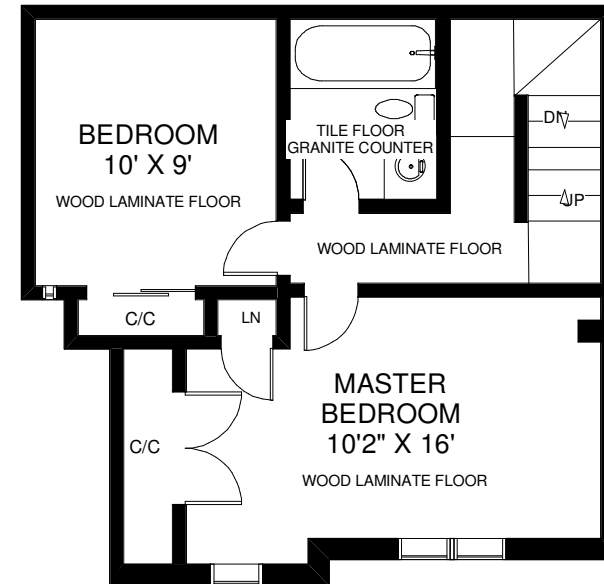

23 SUDBURY STREET UNIT #2304

THE JULIE KINNEAR TEAM
Keller Williams Neighbourhood Realty
(416) 236-1392

MAIN FLOORS
APPROXIMATELY 530 SQ FT

UPPER FLOORS
APPROXIMATELY 550 SQ FT

Note: Measurements & Calculations are approximate.
Provided as a guideline only.