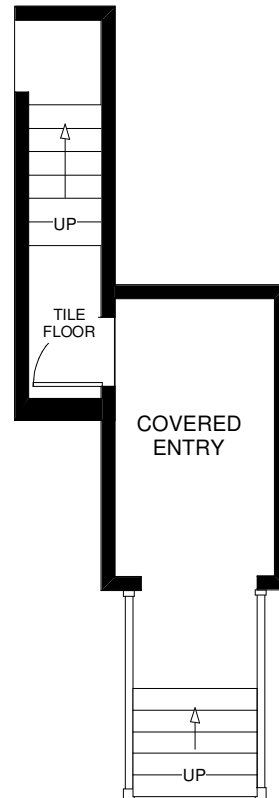

23 SUDBURY STREET UNIT #2304

THE JULIE KINNEAR TEAM
Keller Williams Neighbourhood Realty
(416) 236-1392

MAIN FLOORS
APPROXIMATELY 530 SQ FT

UPPER FLOORS
APPROXIMATELY 550 SQ FT

Note: Measurements & Calculations are approximate.
Provided as a guideline only.