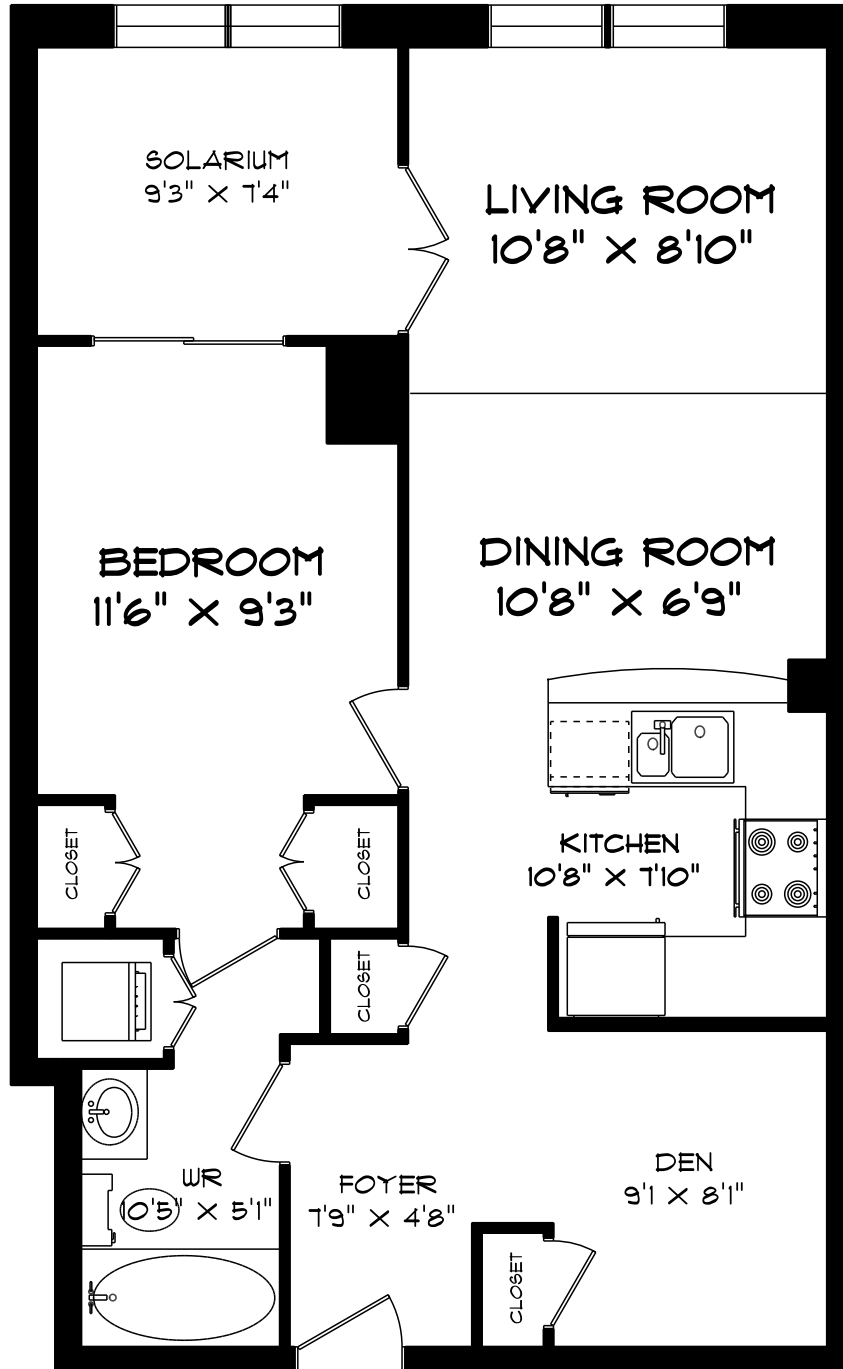

230 KING STREET EAST #306

**MAIN FLOOR
721 SQUARE FEET**

PLANIT
MEASURING

OCTOBER - 06

ROOM SIZES SHOULD BE CONSIDERED APPROXIMATE
SINCE MEASUREMENTS ARE SUBJECT TO CERTIFICATION, E & OE.

416-361-5999